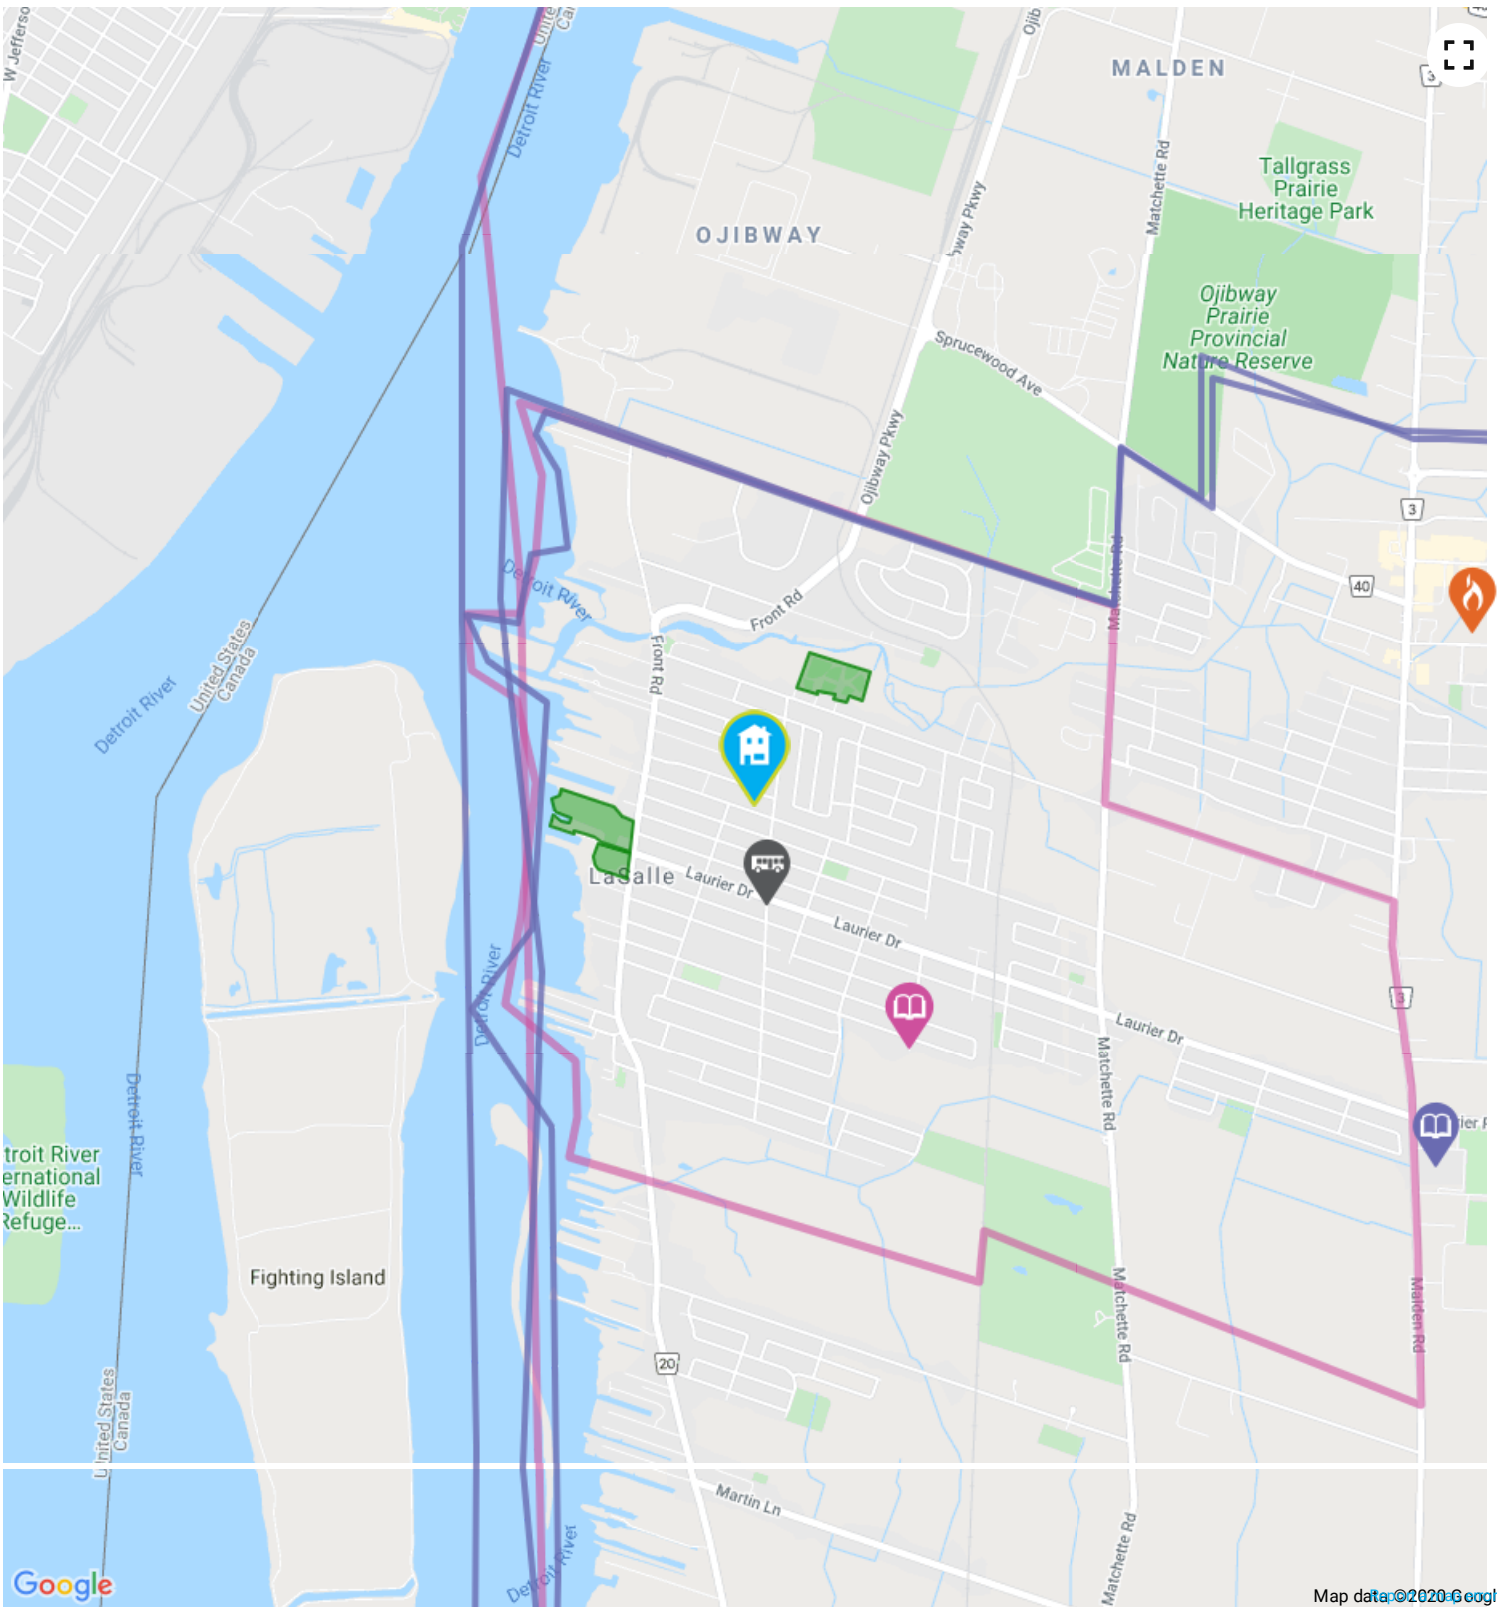

- Elementary Schools
- Middle Schools
- High Schools
- Transit
- Safety
- Elementary Attendance Zone
- Middle Attendance Zone
- High Attendance Zone
- Parks
- Convenience