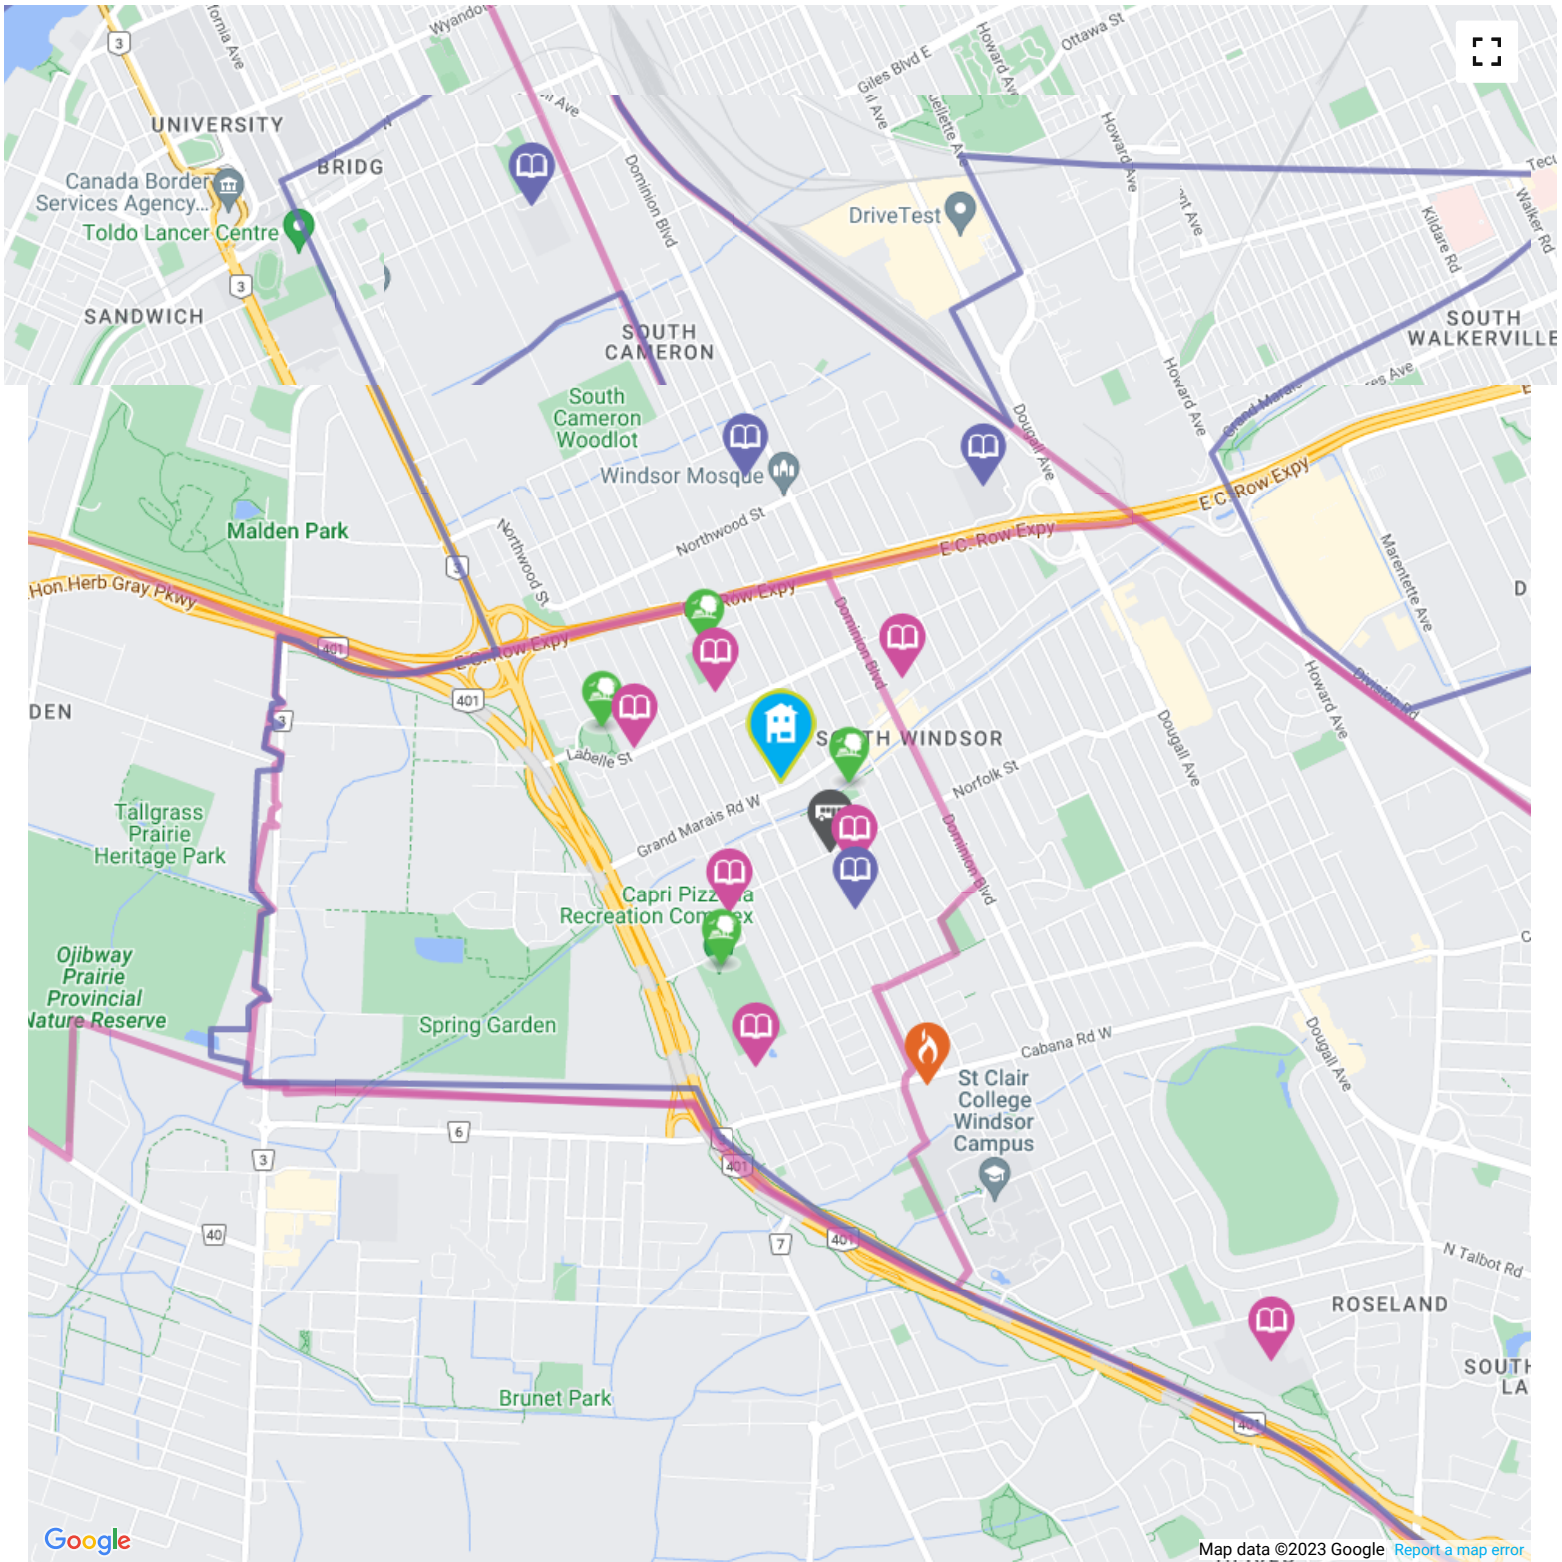

Elementary Schools

Middle Schools

High Schools

Transit

Safety

Elementary Attendance Zone

Middle Attendance Zone

High Attendance Zone

Parks

HoodQ

Disclaimer: These materials have been prepared for sales@markeugeni.com and are not intended to solicit buyers or sellers currently under contract with a brokerage. By accessing this information you have agreed to our terms of service, which are hereby incorporated by reference. This information may contain errors and omissions. You are not permitted to rely on the contents of this information and must take steps to independently verify its contents with the appropriate authorities (school boards, governments etc.). As a recipient of this information, you agree not to hold us, our licensors or the owners of the information liable for any damages, howsoever caused.