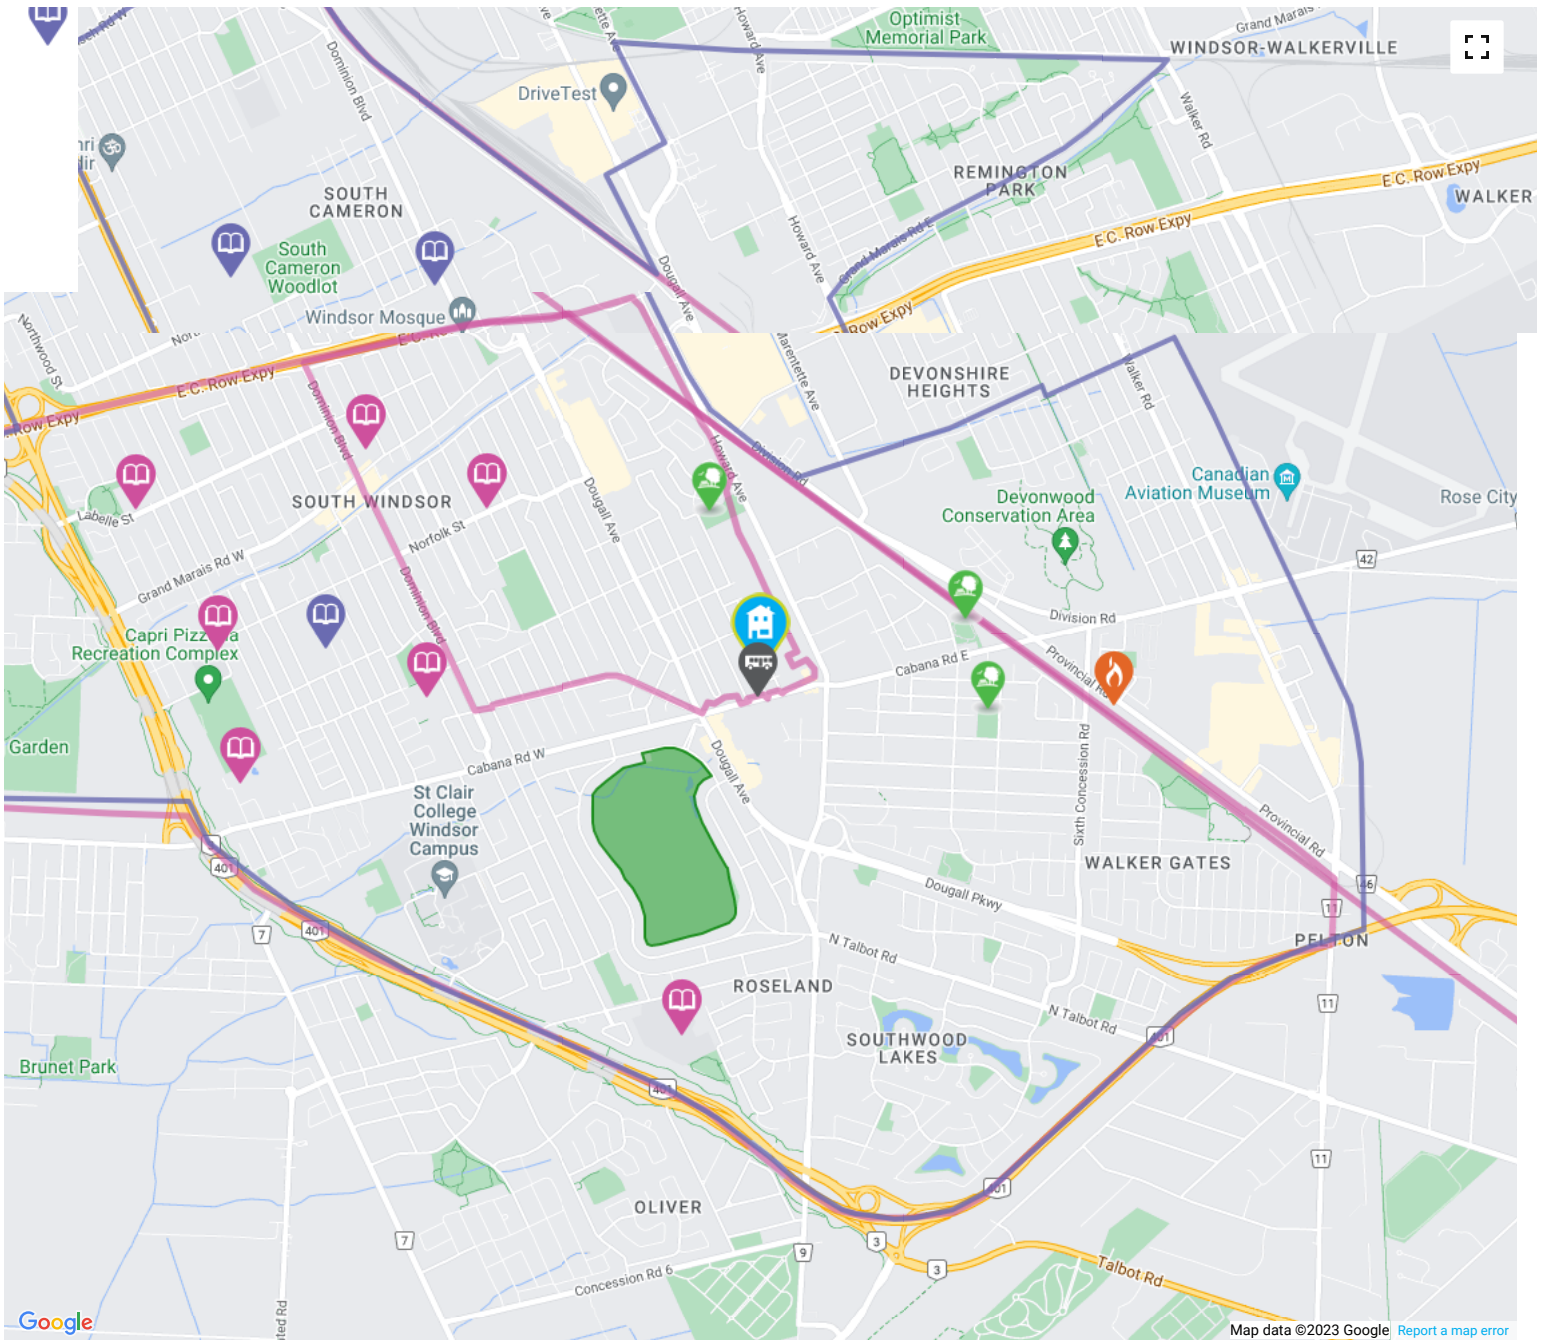

Elementary Schools

Middle Schools

High Schools

Transit

Safety

Elementary Attendance Zone

Middle Attendance Zone

High Attendance Zone

Parks

HoodQ