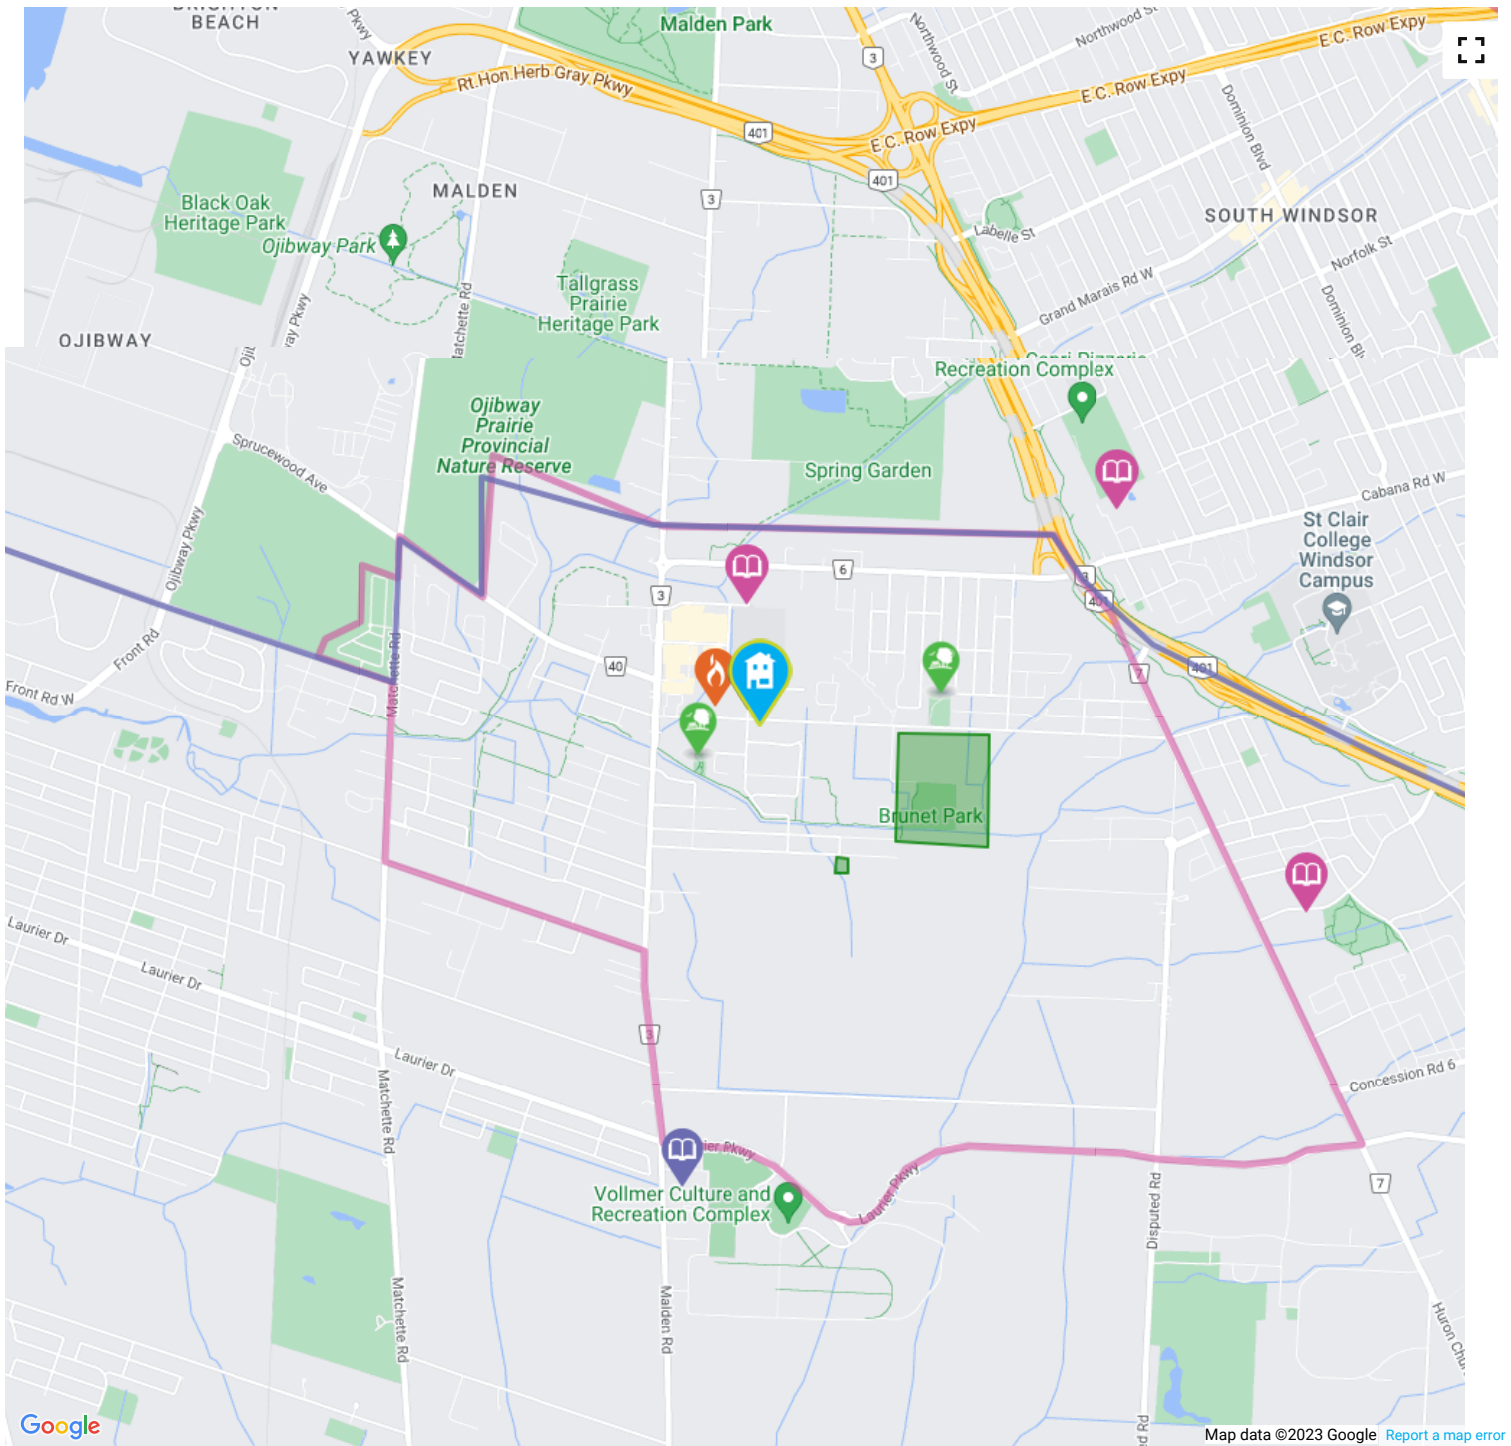

The nearest rail transit stop is Windsor

9.83 KM away

<https://www.viarail.ca...>

The nearest street-level transit stop is Ellis at Normandy

about a 1 minute walk - 0.09 KM

<http://www.citywindsor.ca...>

SAFETY

Address 1900 Normandy St, LaSalle, ON

<http://www.lasalle.ca...>

The nearest police facility is Windsor Police Service Headquarters

8.48 KM away

Address 150 Goyeau St, Windsor, ON N9A 2W3

<https://www.police.windsor.on.ca...>

Map data ©2023 Google [Report a map error](#)

-  Elementary Schools
-  Middle Schools
-  High Schools
-  Transit
-  Safety
-  Elementary Attendance Zone
-  Middle Attendance Zone
-  High Attendance Zone
-  Parks