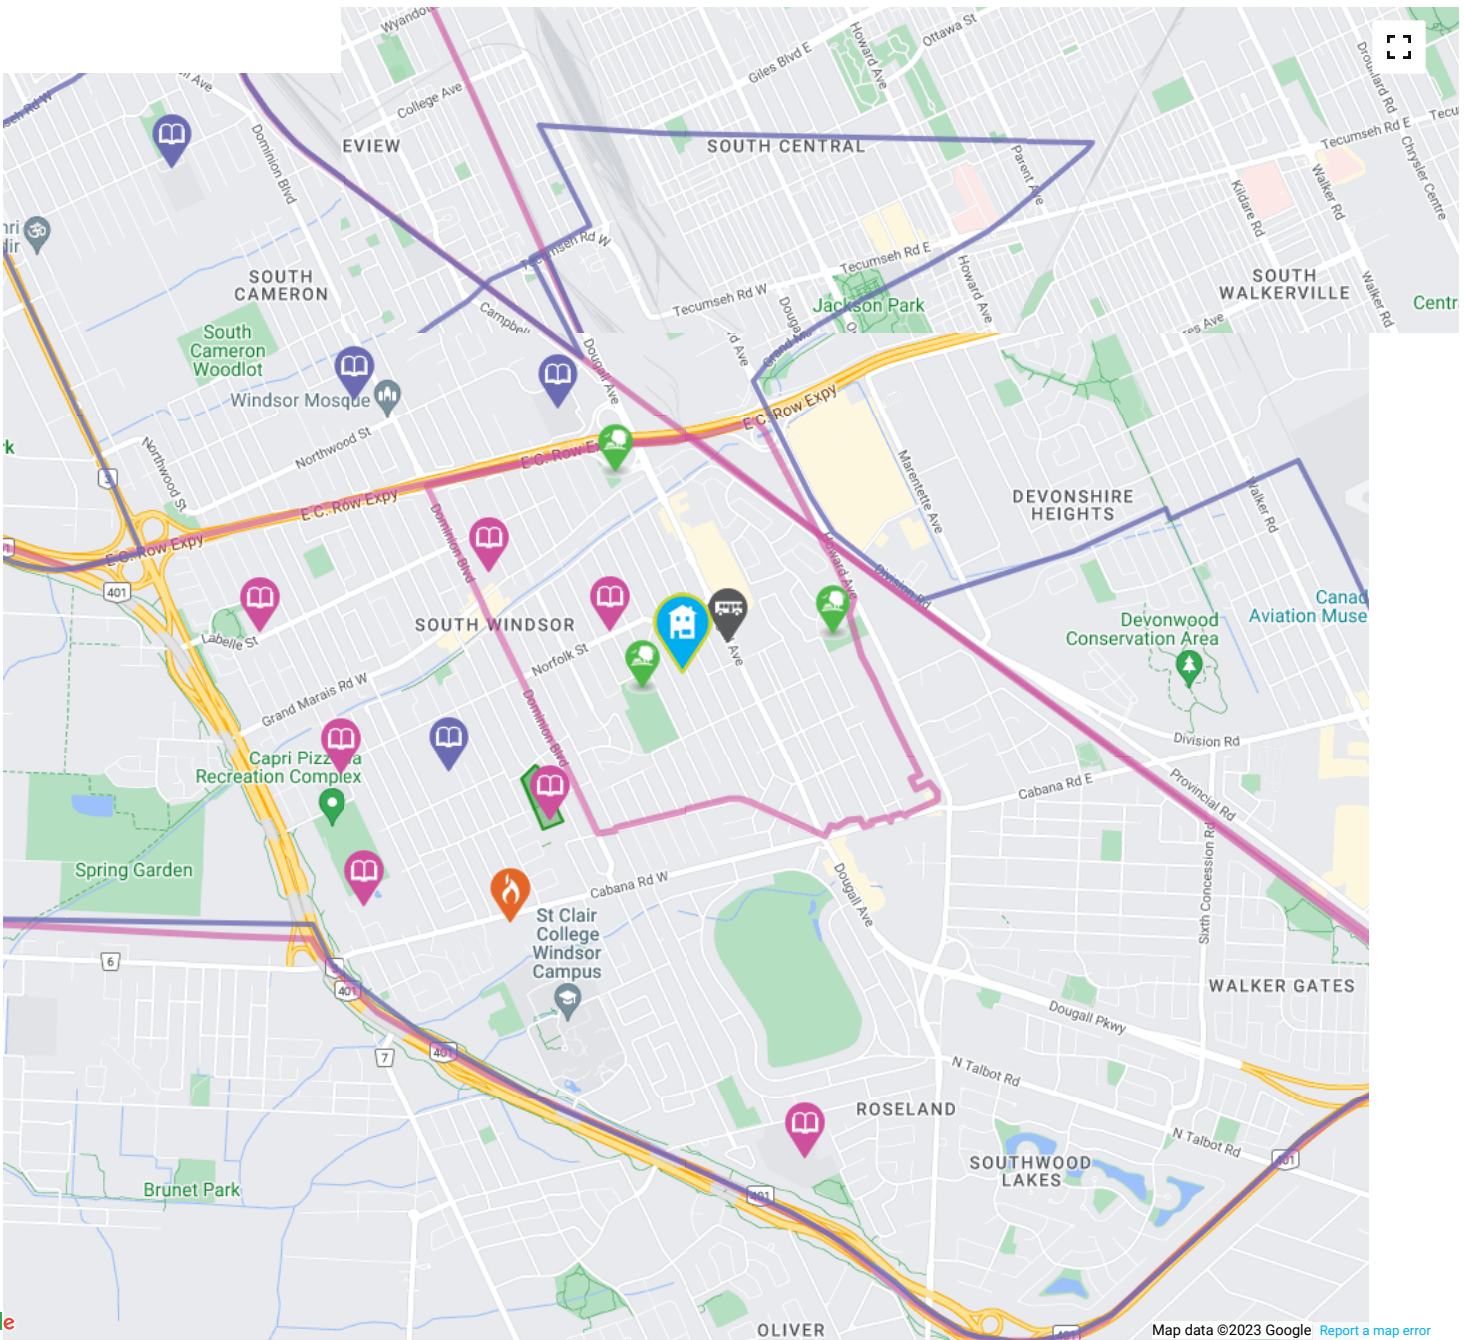

Google

Map data ©2023 Google [Report a map error](#)

- 📍 Elementary Schools
- 📍 Middle Schools
- 📍 High Schools
- 📍 Transit
- 📍 Safety
- Elementary Attendance Zone
- Middle Attendance Zone
- High Attendance Zone
- 📍 Parks

HoodQ