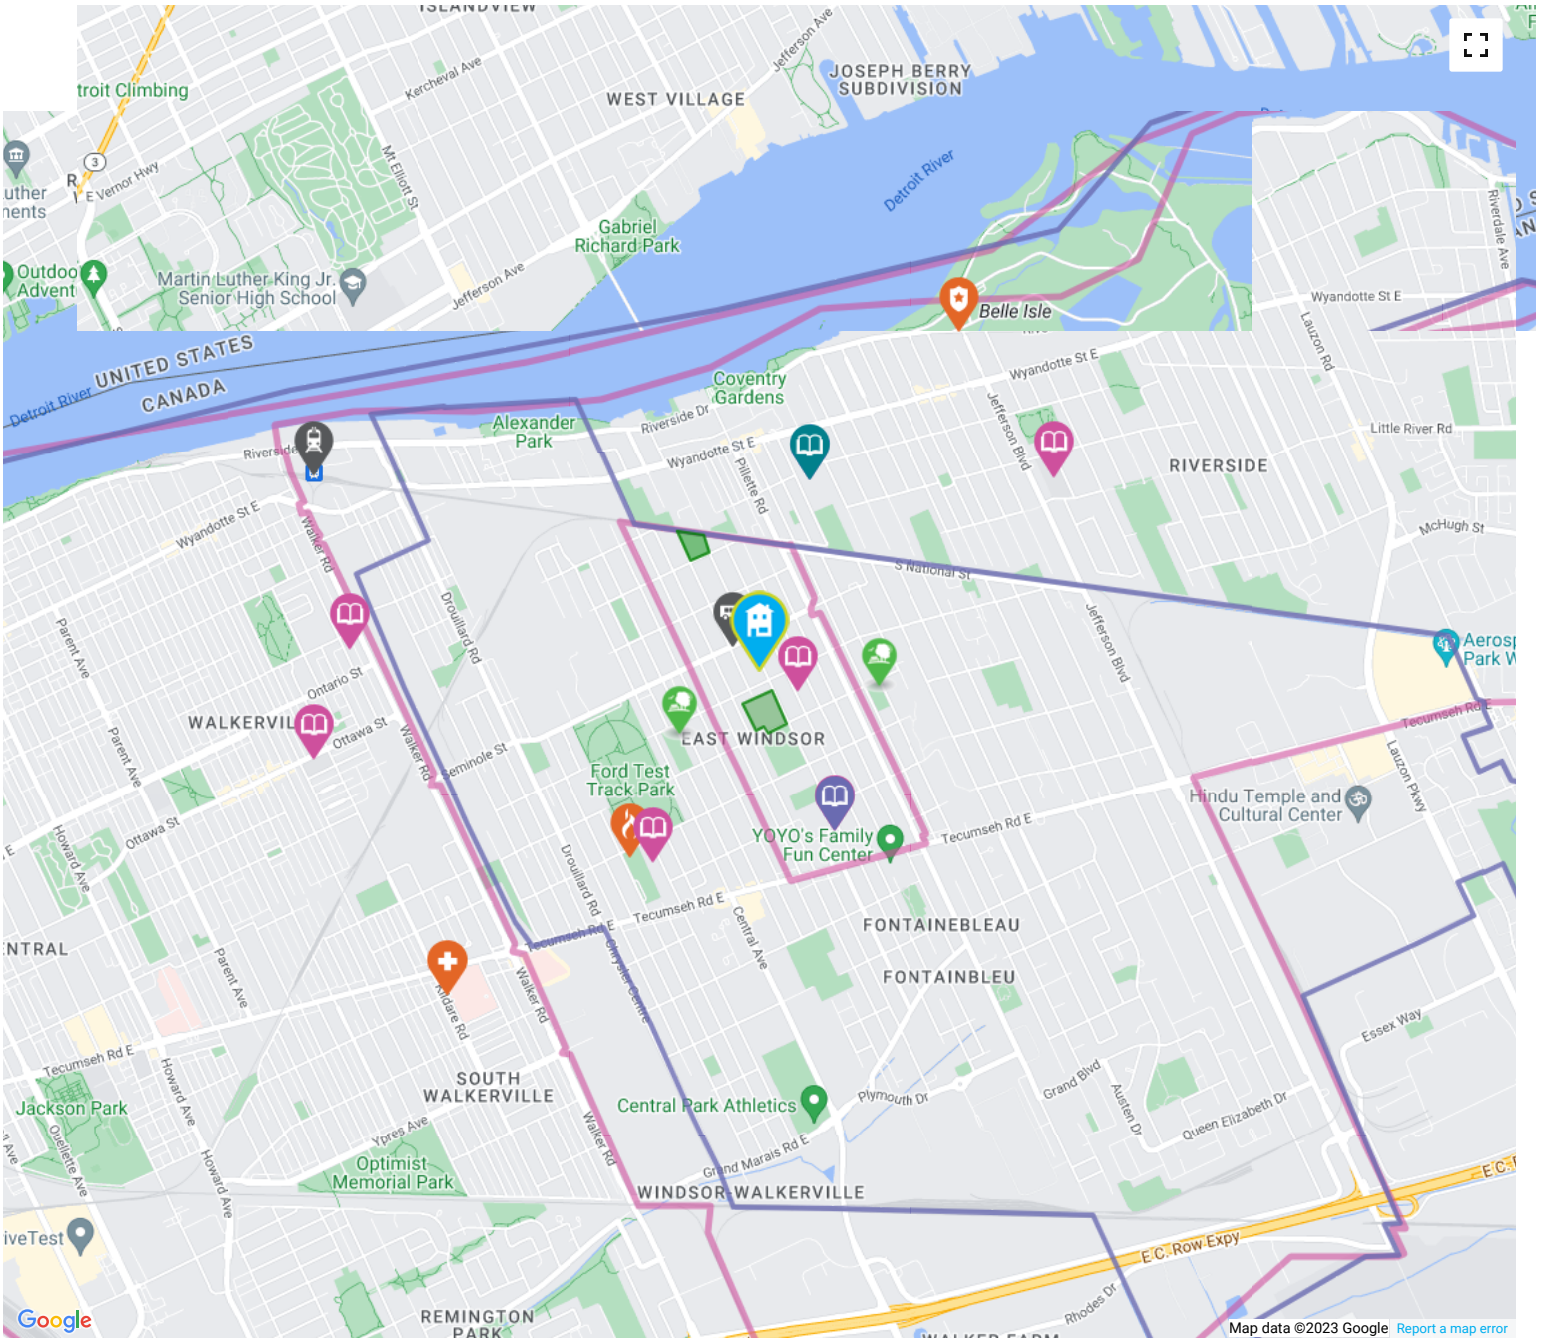

- Elementary Schools
- Middle Schools
- High Schools
- Transit
- Safety
- Elementary Attendance Zone
- Middle Attendance Zone
- High Attendance Zone
- Parks

HoodQ