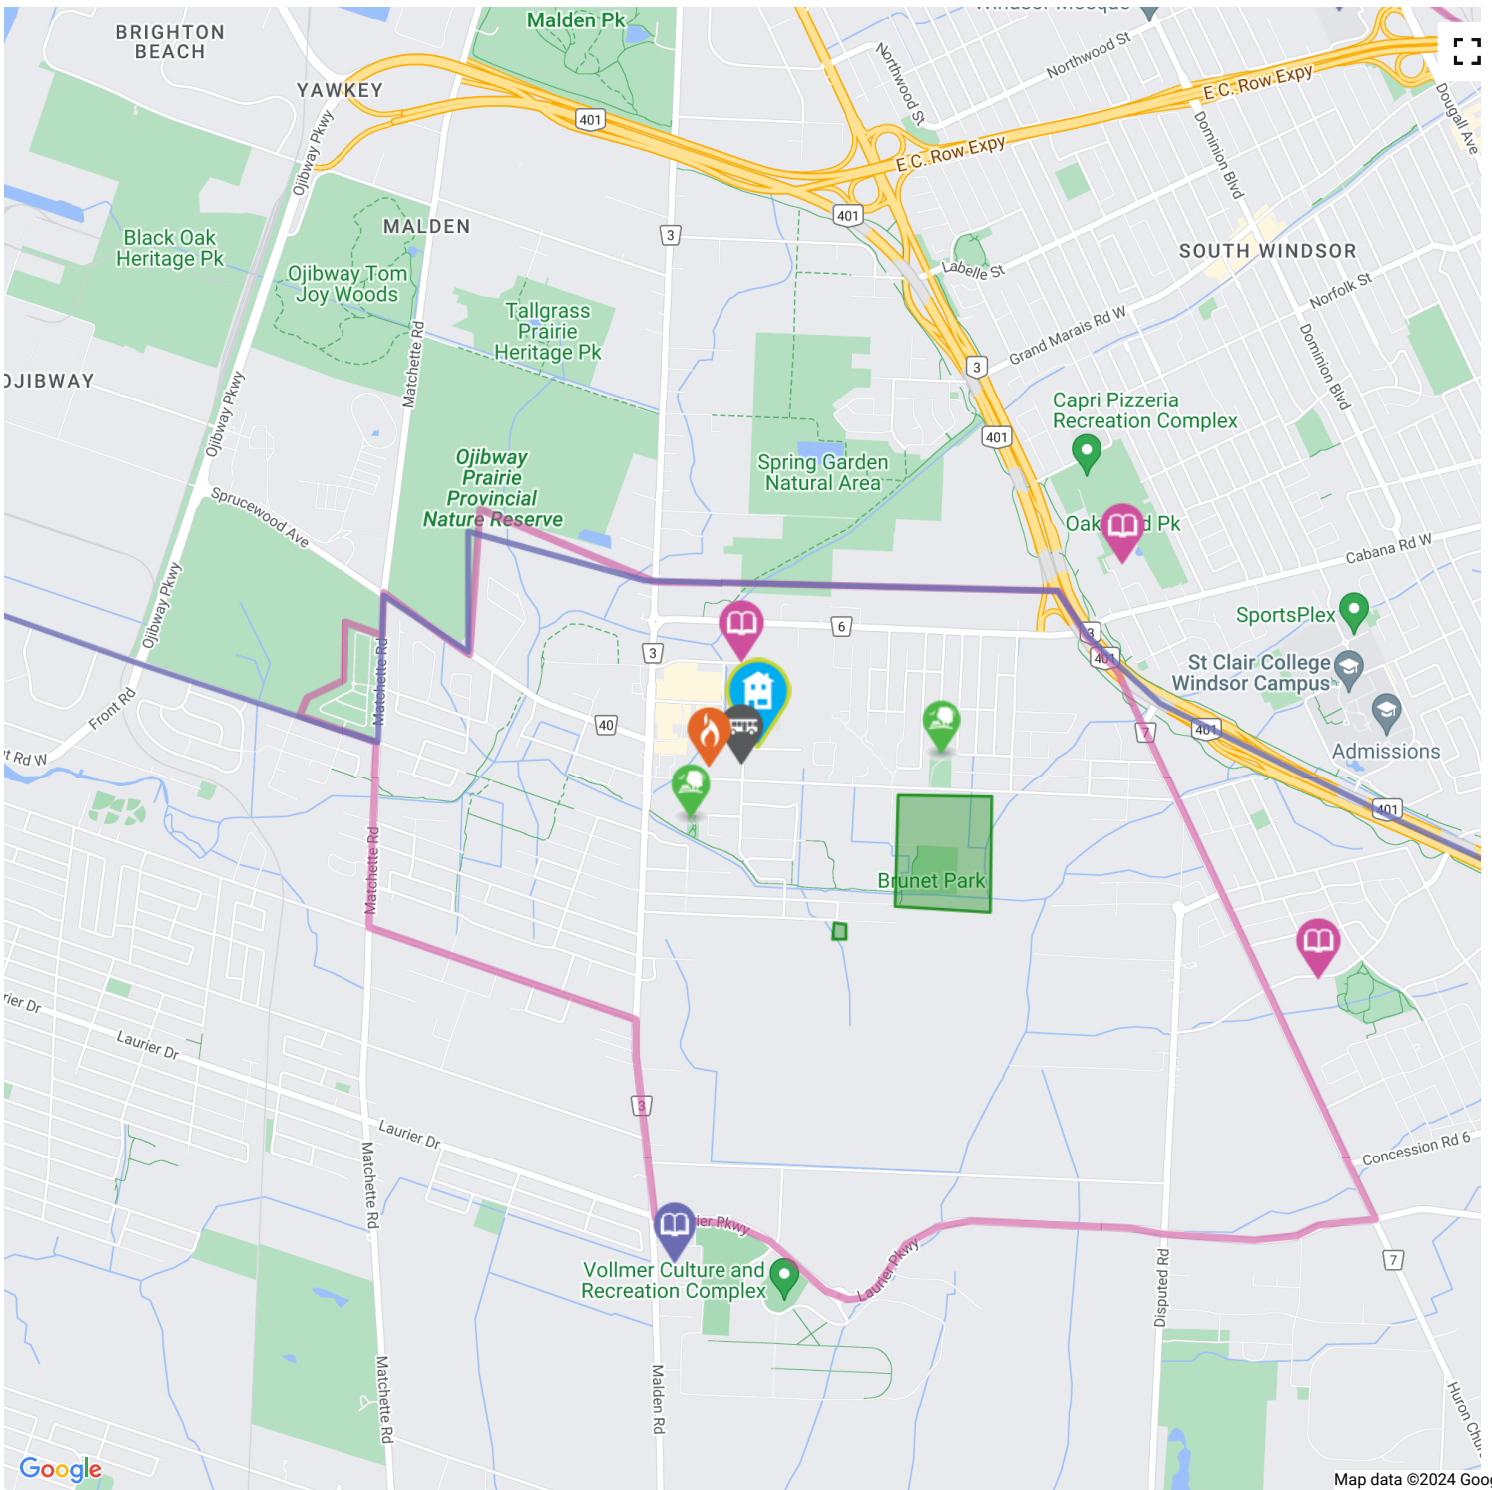

 **The nearest rail transit stop is Windsor**
9.65 KM away

<https://www.viarail.ca...>

The nearest street-level transit stop is Ellis at Normandy

about a 2 minute walk - 0.12 KM

<http://www.citywindsor.ca...>

Address 1900 Normandy St, LaSalle, ON

<http://www.lasalle.ca...>

The nearest police facility is Windsor Police Service Headquarters

8.3 KM away

Address 150 Goyeau St, Windsor, ON N9A 2W3

<https://www.police.windsor.on.ca...>