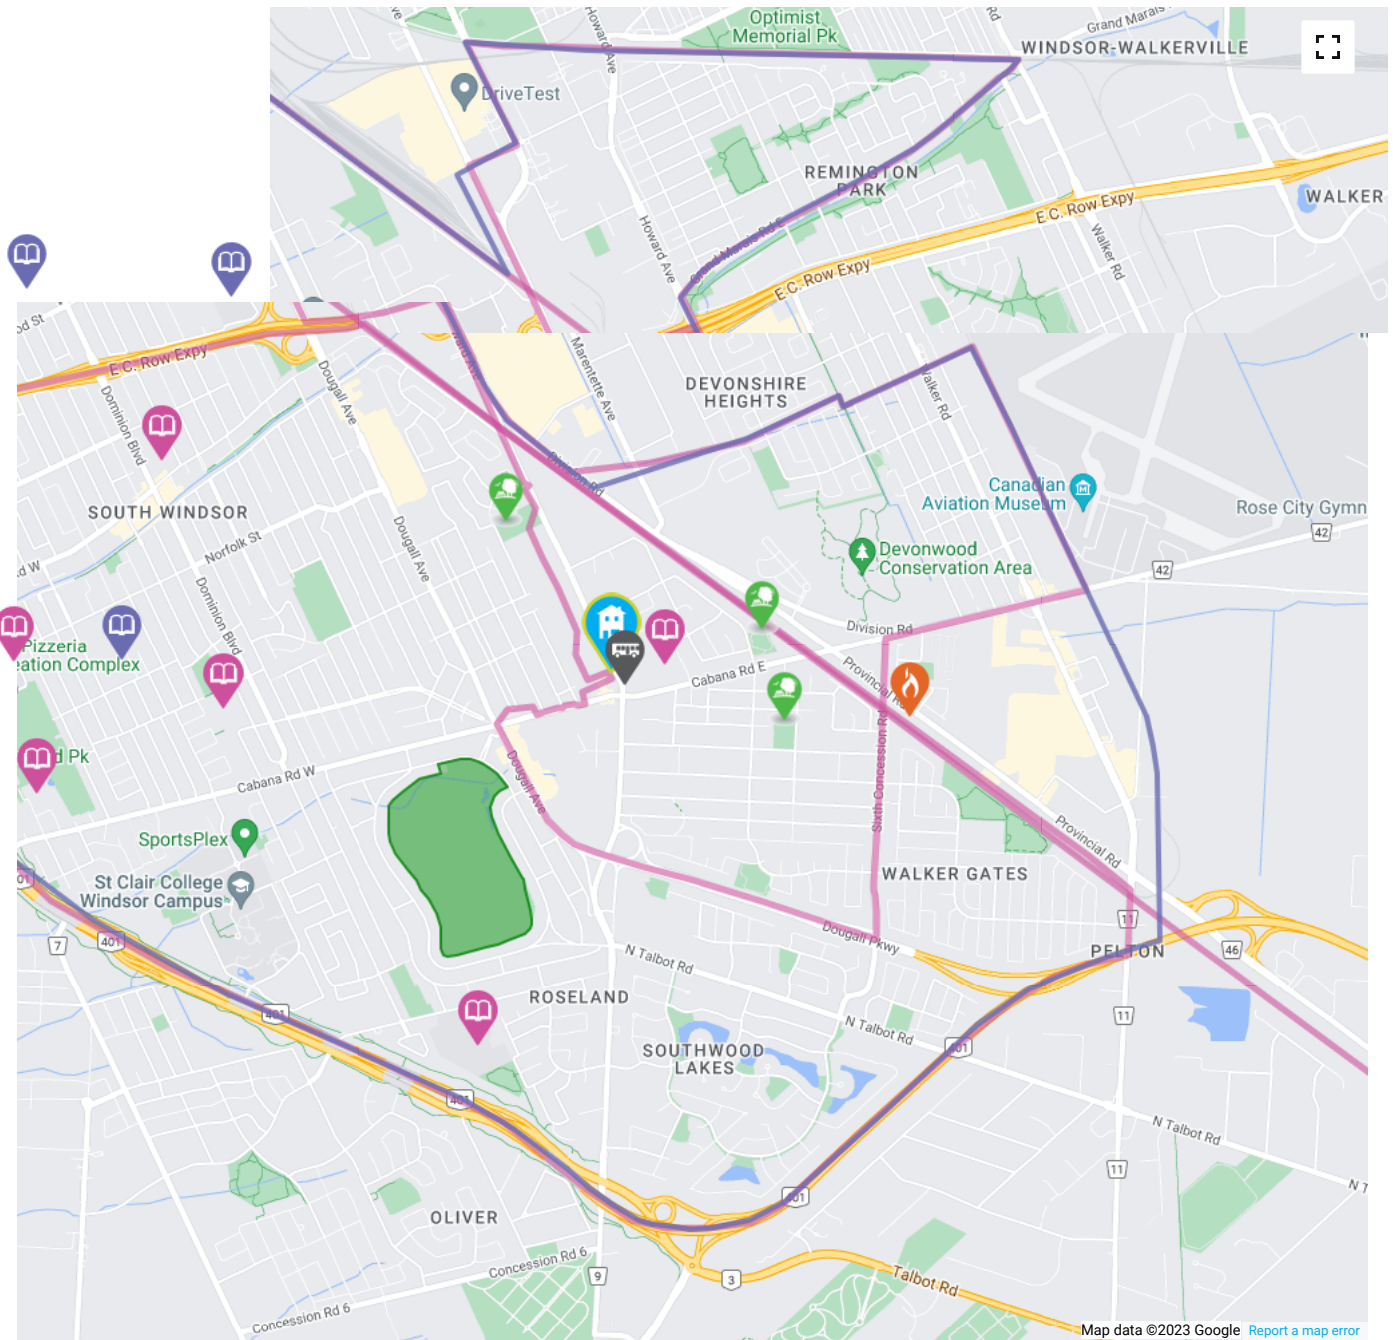

Google

Map data ©2023 Google [Report a map error](#)

1. Elementary Schools
   - Middle Schools
   - High Schools
   - Transit
   - Safety
3. Elementary Attendance Zone
   - Middle Attendance Zone
   - High Attendance Zone
   - Parks

HoodQ