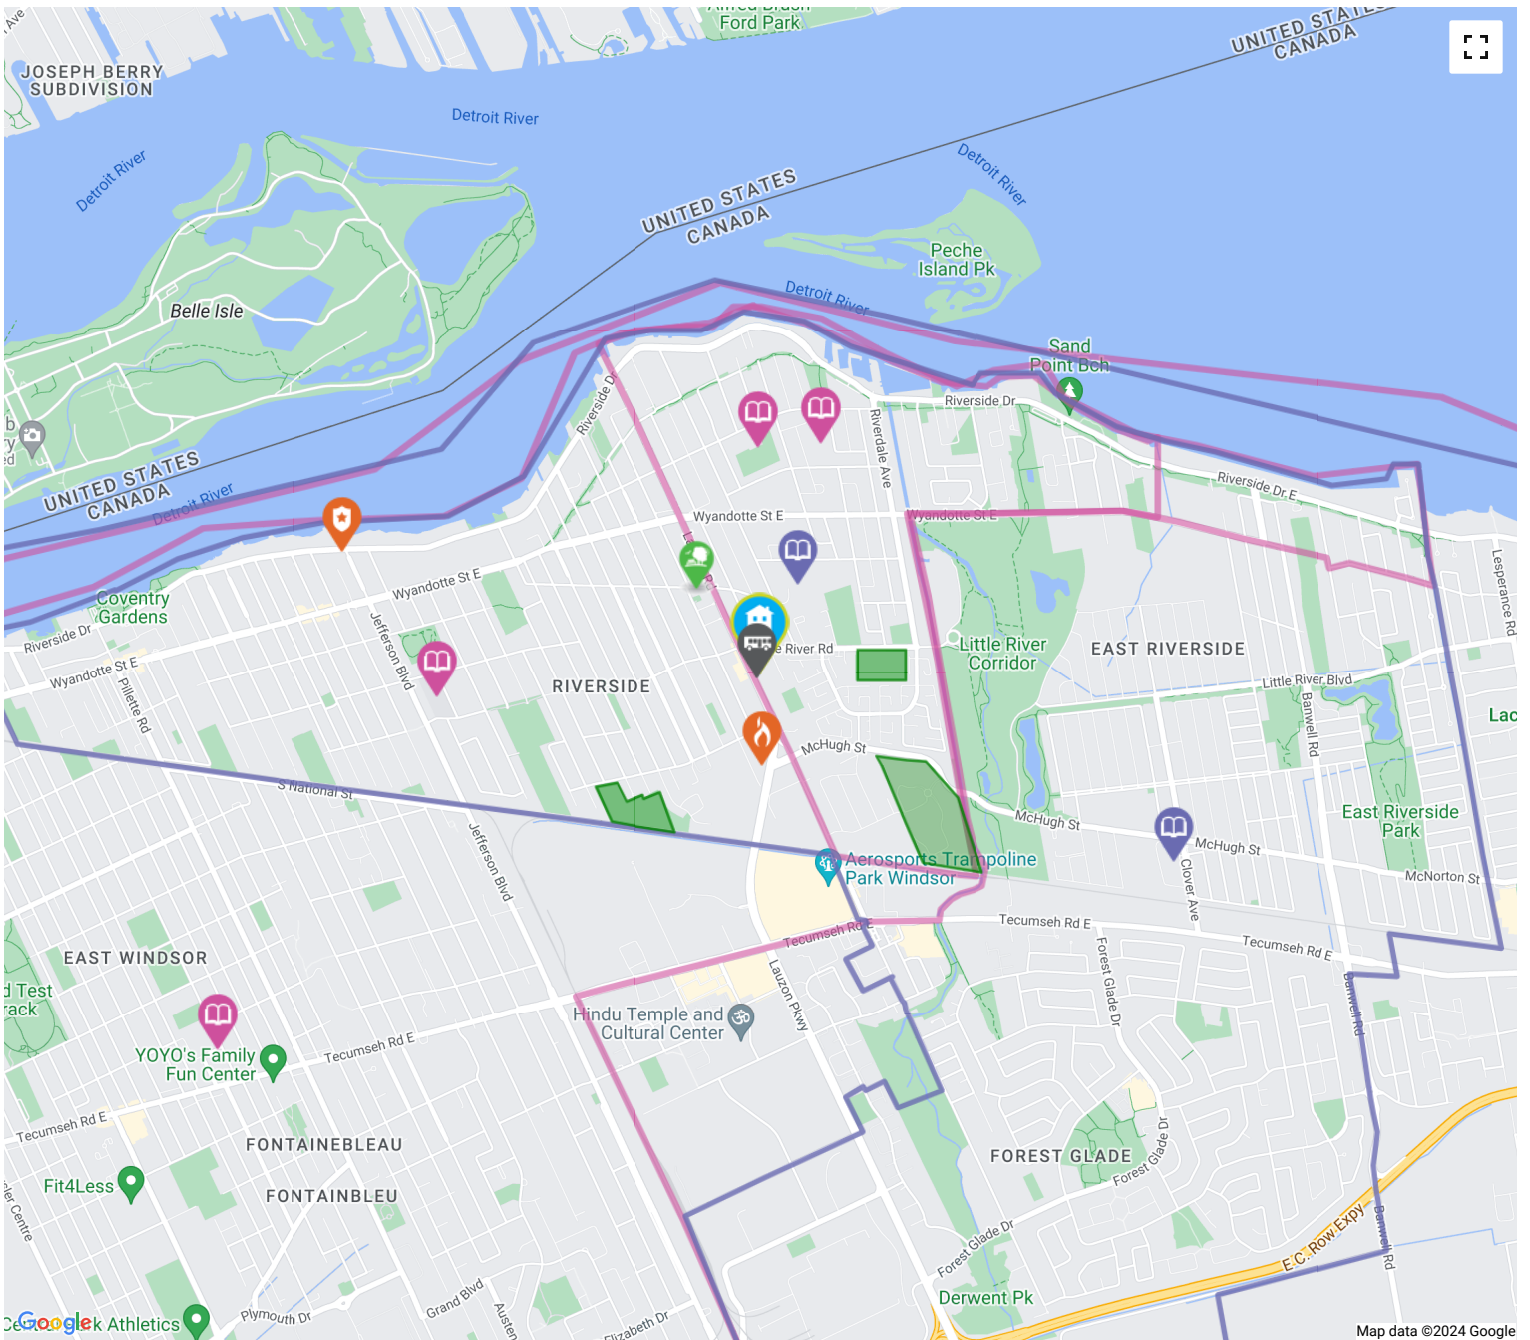

Map data ©2024 Google

- 📍 Elementary Schools
- 📍 Middle Schools
- 📍 High Schools
- 📍 Transit
- 📍 Safety
- Elementary Attendance Zone
- Middle Attendance Zone
- High Attendance Zone
- Parks

HoodQ