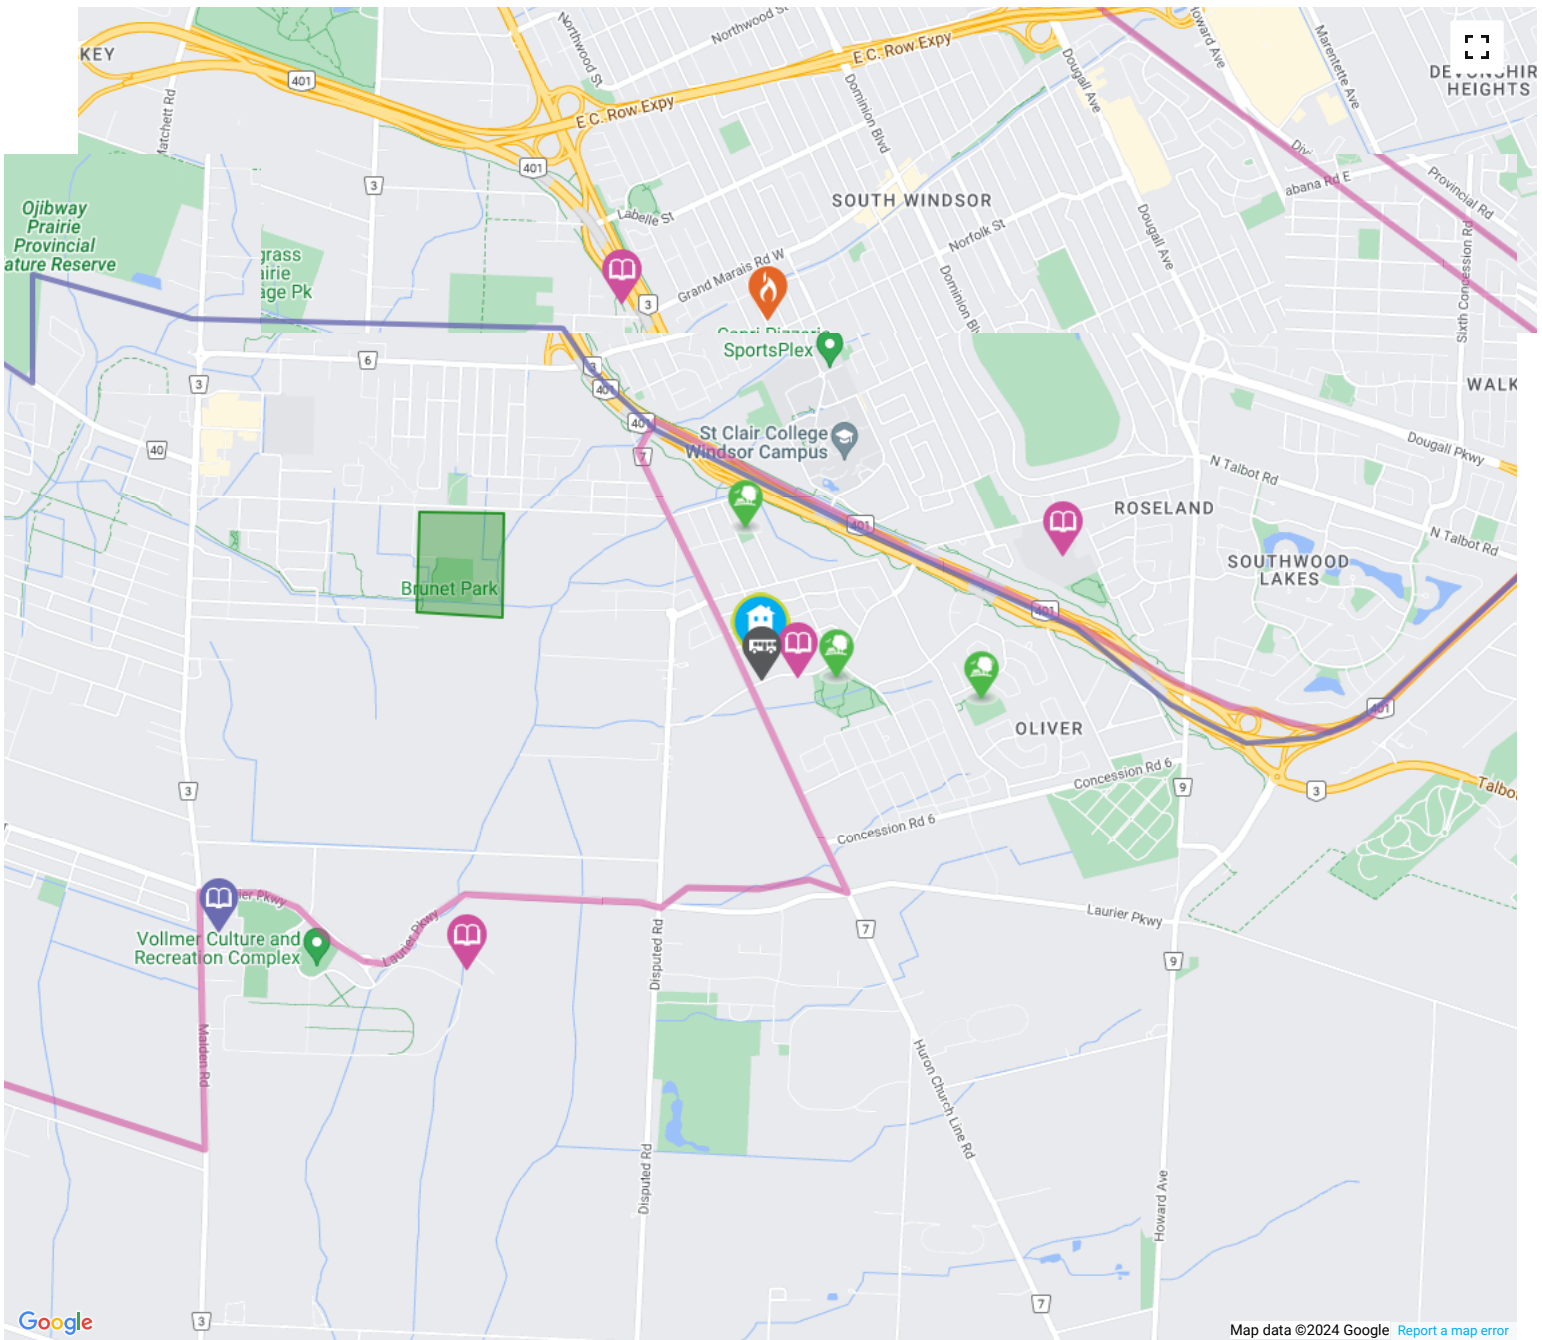

Google

Map data ©2024 Google [Report a map error](#)

- 📍 Elementary Schools
- 📍 Middle Schools
- 📍 High Schools
- 📍 Transit
- 📍 Safety
- Elementary Attendance Zone
- Middle Attendance Zone
- High Attendance Zone
- Parks

HoodQ