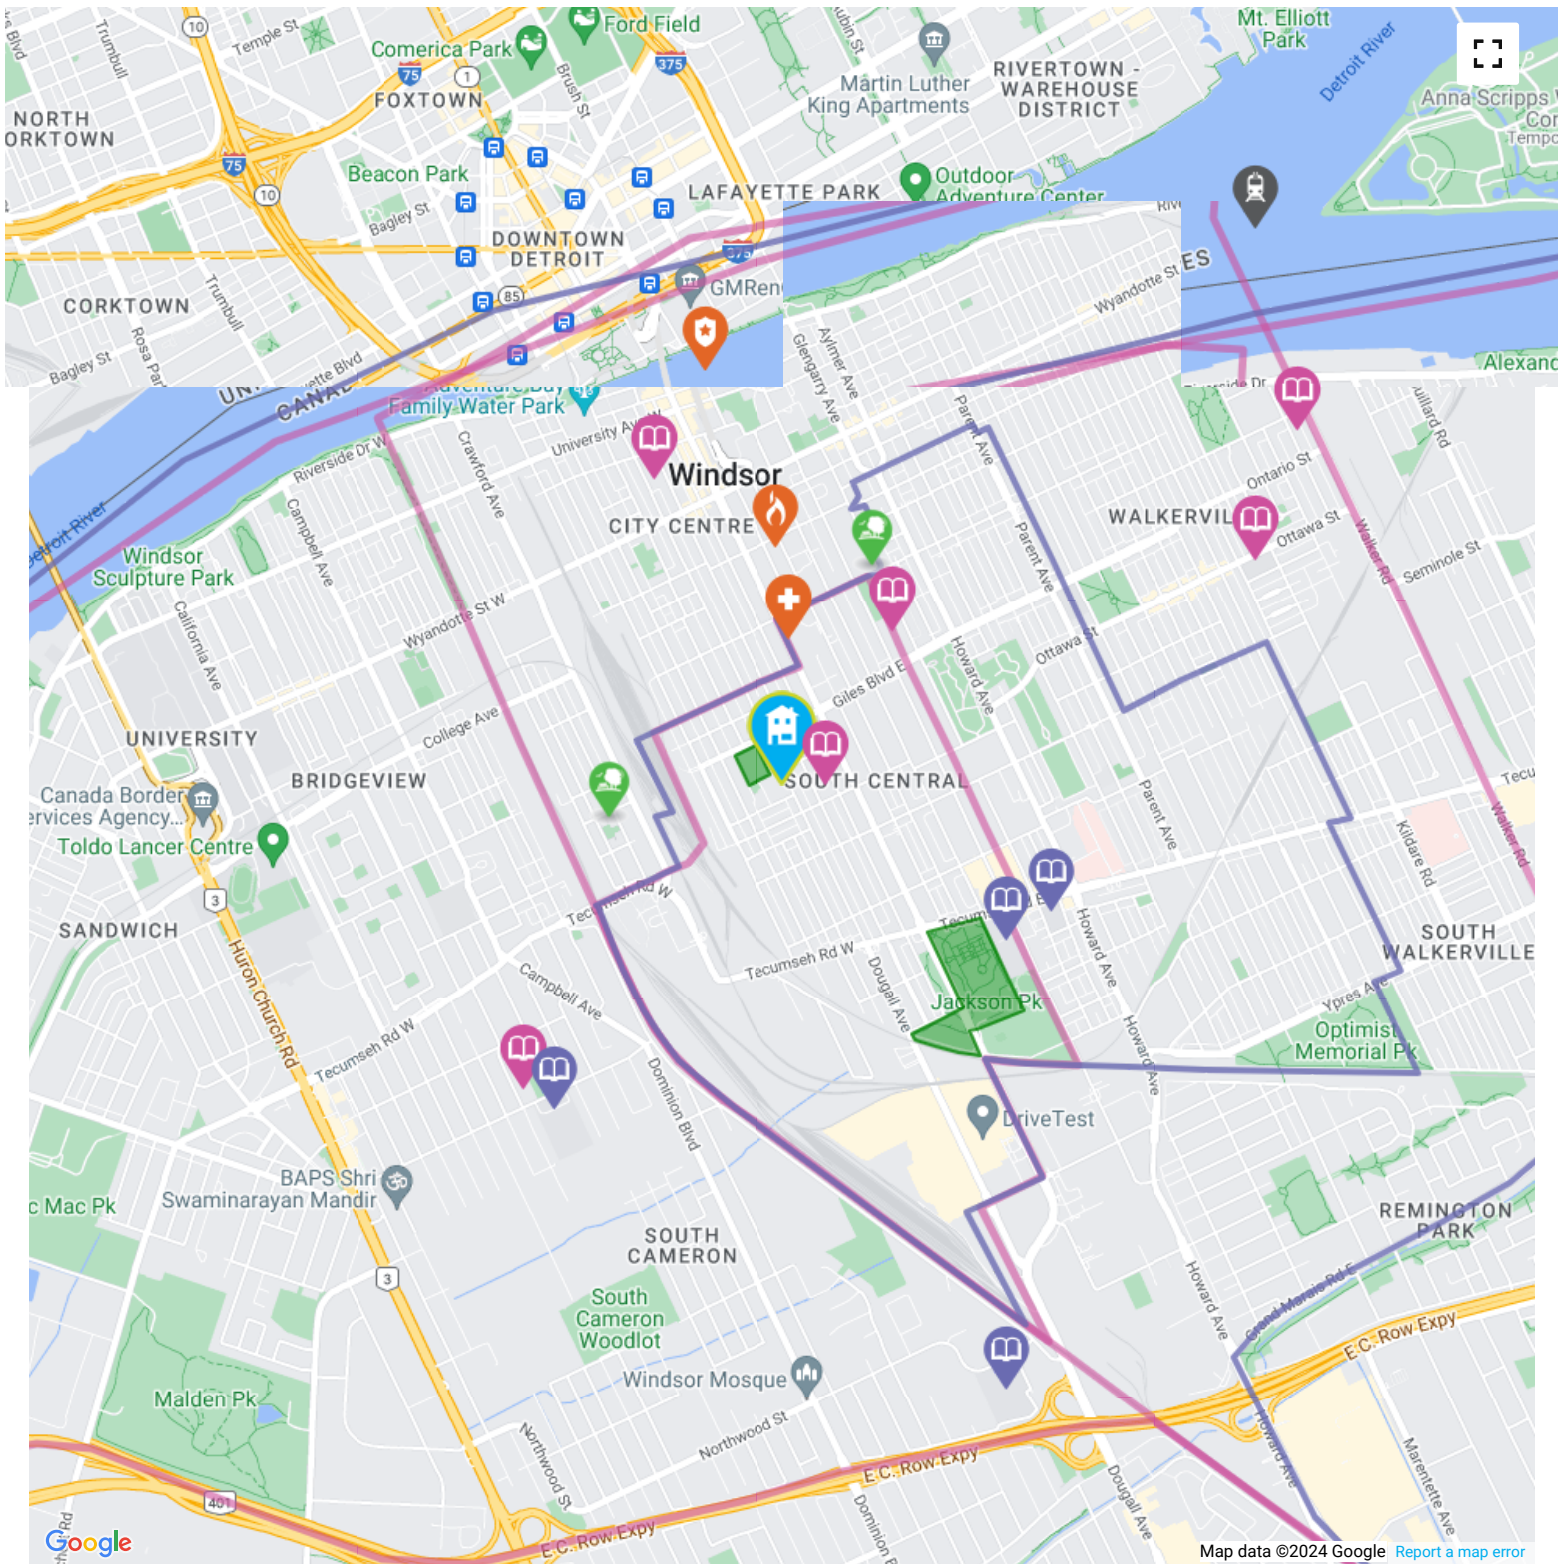

Elementary Schools

Middle Schools

High Schools

Transit

Safety

Elementary Attendance Zone

Middle Attendance Zone

High Attendance Zone

Parks

HoodQ

Disclaimer: These materials have been prepared for sales@markeugeni.com and are not intended to solicit buyers or sellers currently under contract with a brokerage. By accessing this information you have agreed to our terms of service, which are hereby incorporated by reference. This information may contain errors and omissions. You are not permitted to rely on the contents of this information and must take steps to independently verify its contents with the appropriate authorities (school boards, governments etc.). As a recipient of this information, you agree not to hold us, our licensors or the owners of the information liable for any damages, howsoever caused.