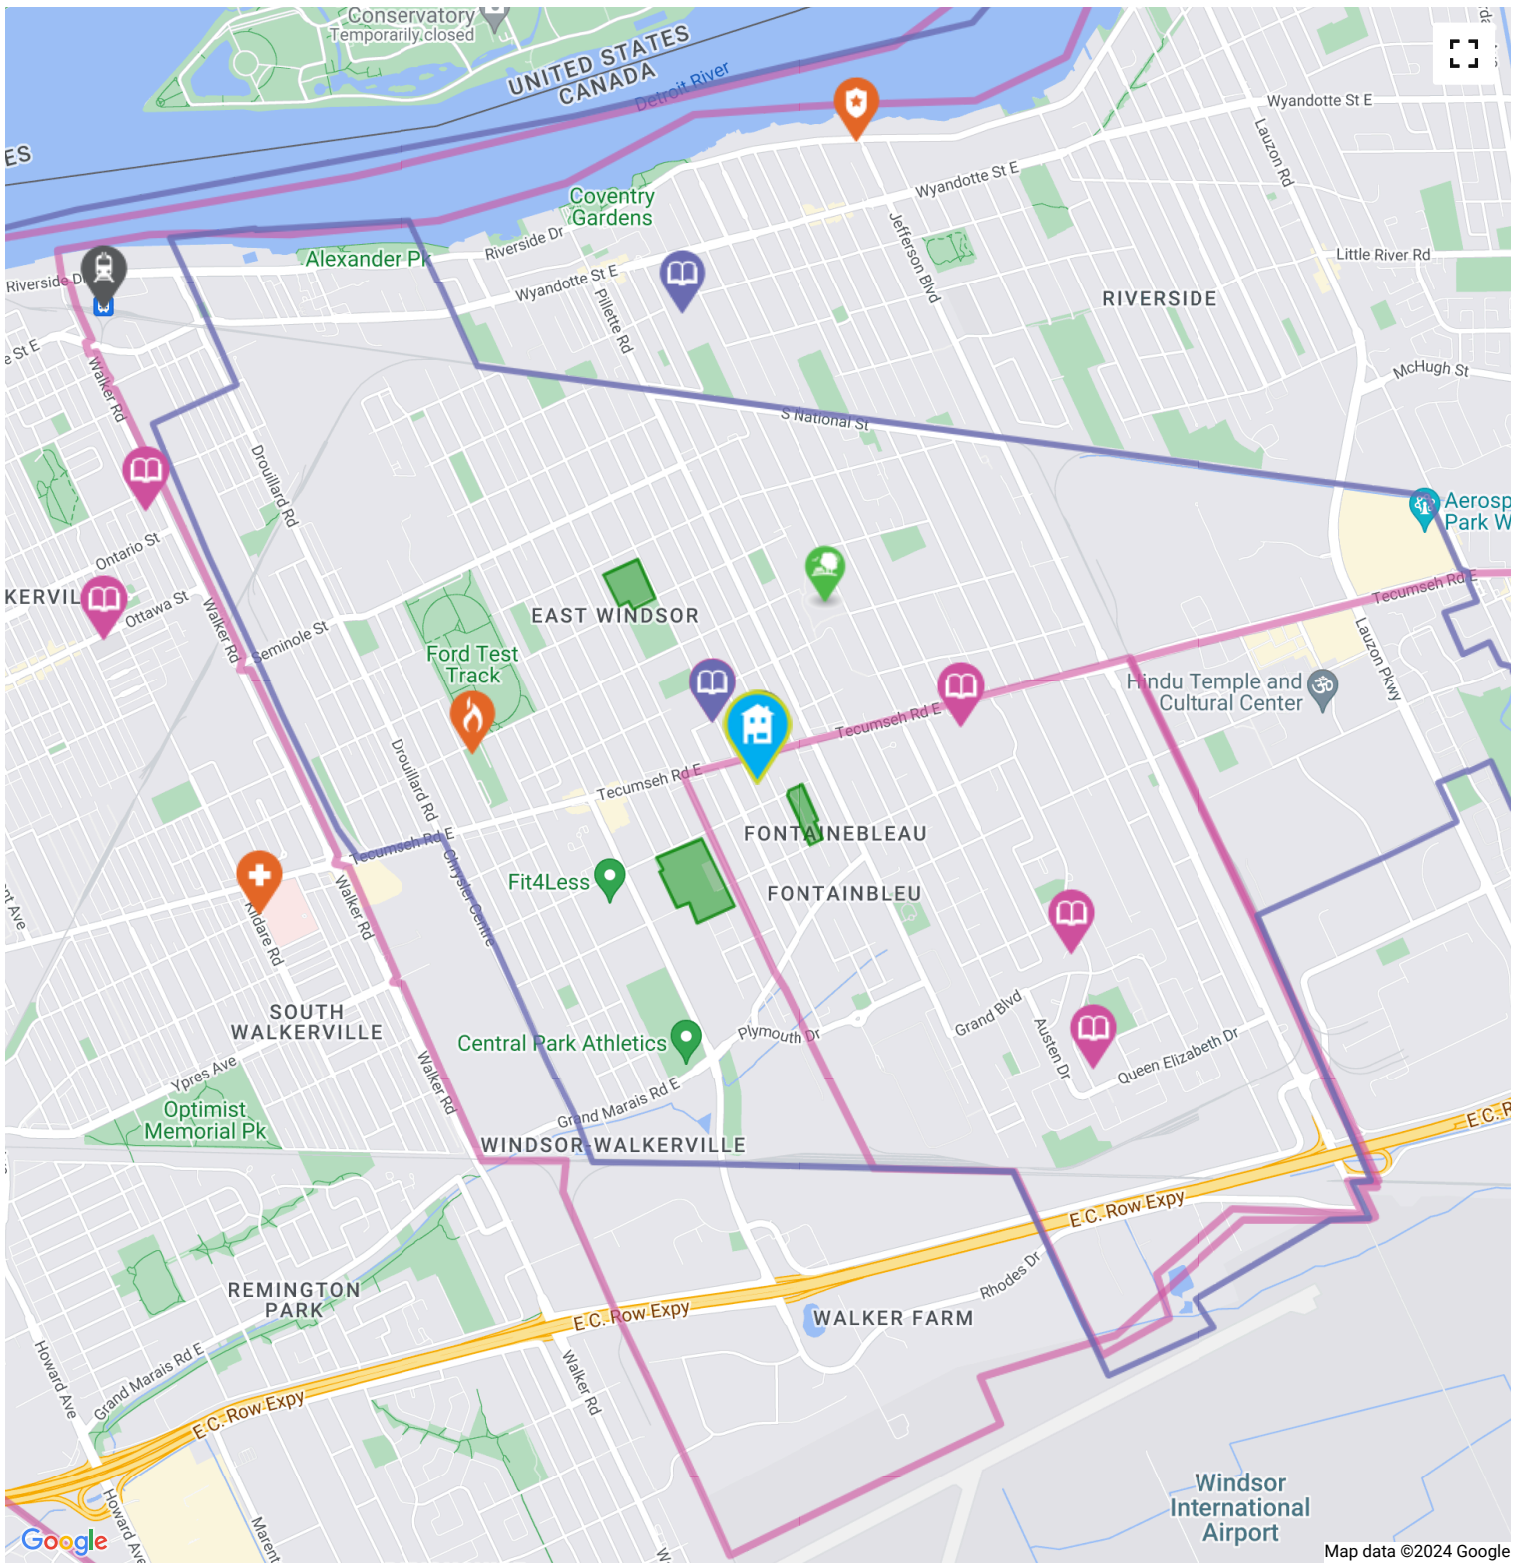

1.29 KM away

Address 3121 Milloy St, Windsor, ON N8W 4N1

<http://www.windsorfire.com...>

The nearest police facility is Windsor RCMP

2.97 KM away

Address 6080 Riverside Dr E, Windsor, ON N8S 1B6

<http://www.rcmp-grc.gc.ca...>