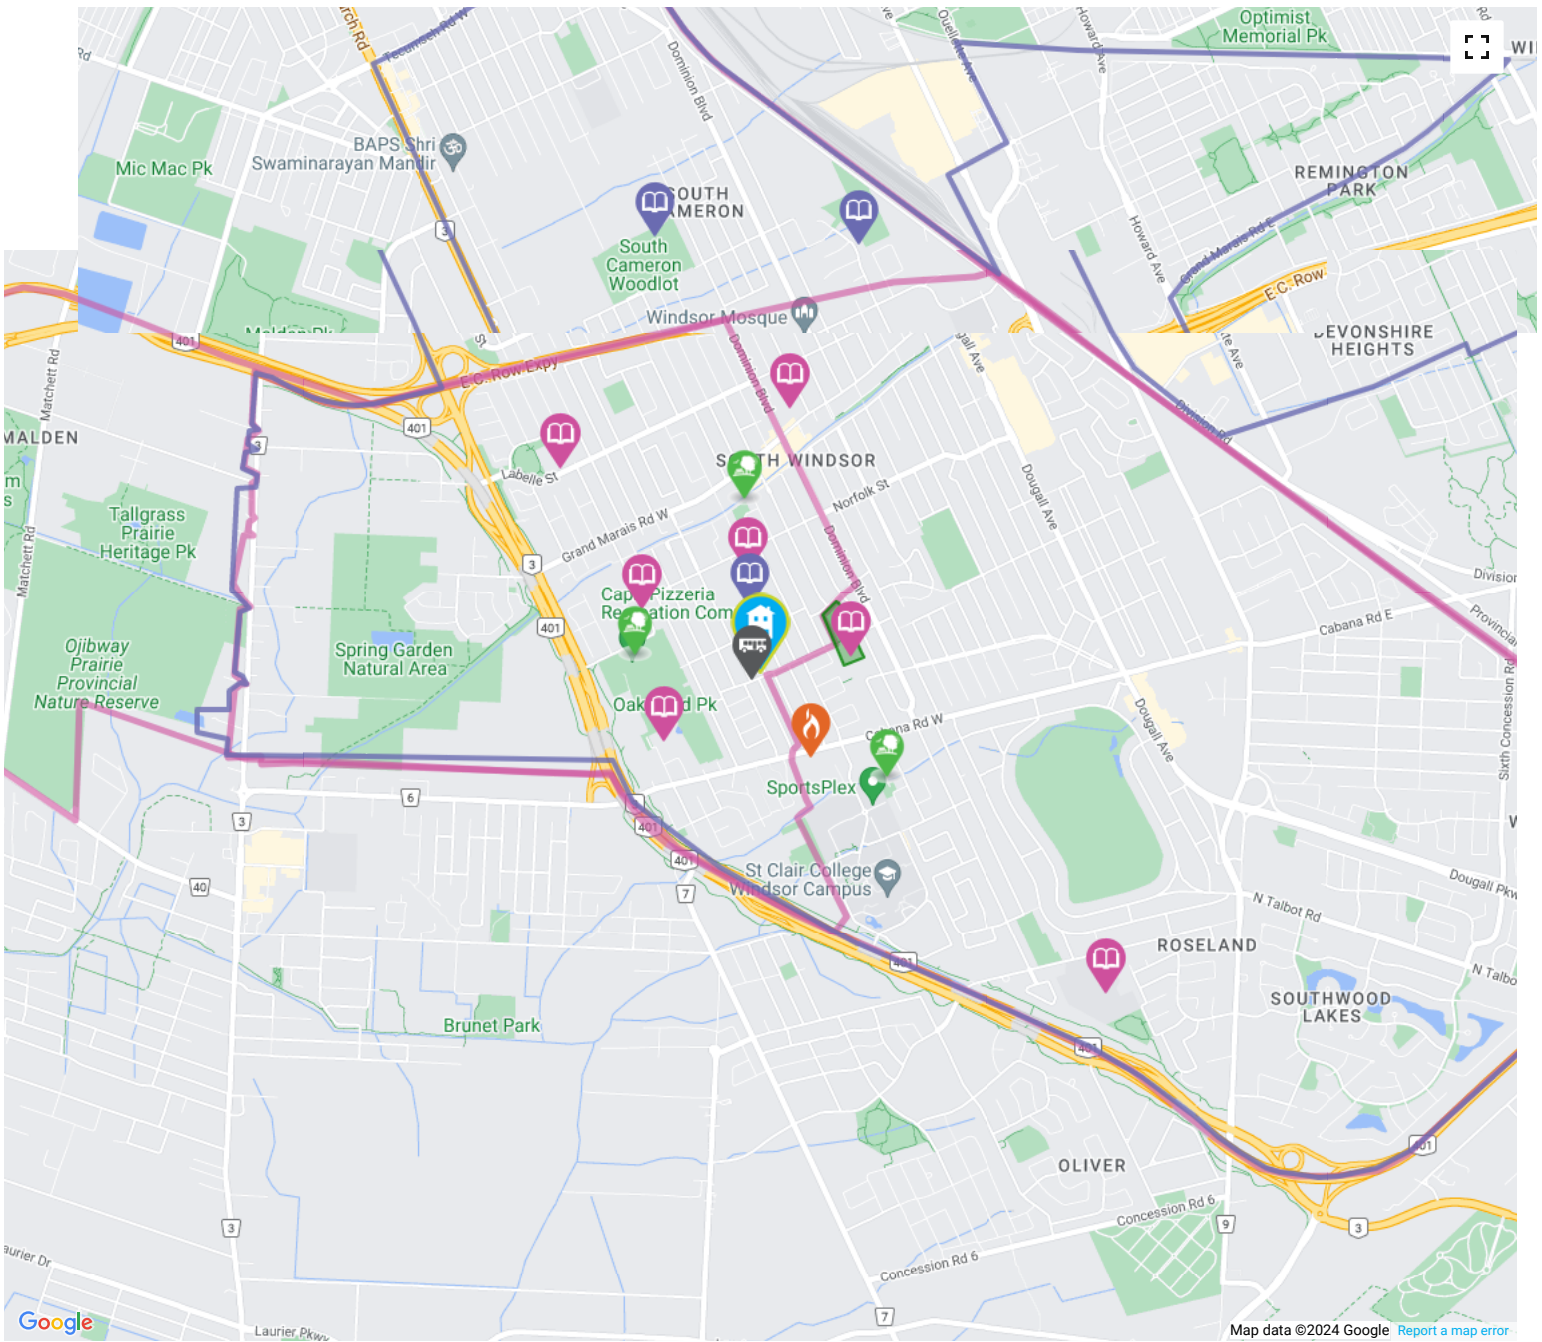

Map data ©2024 Google [Report a map error](#)

- Elementary Schools
- Middle Schools
- High Schools
- Transit
- Safety
- Elementary Attendance Zone
- Middle Attendance Zone
- High Attendance Zone
- Parks

HoodQ