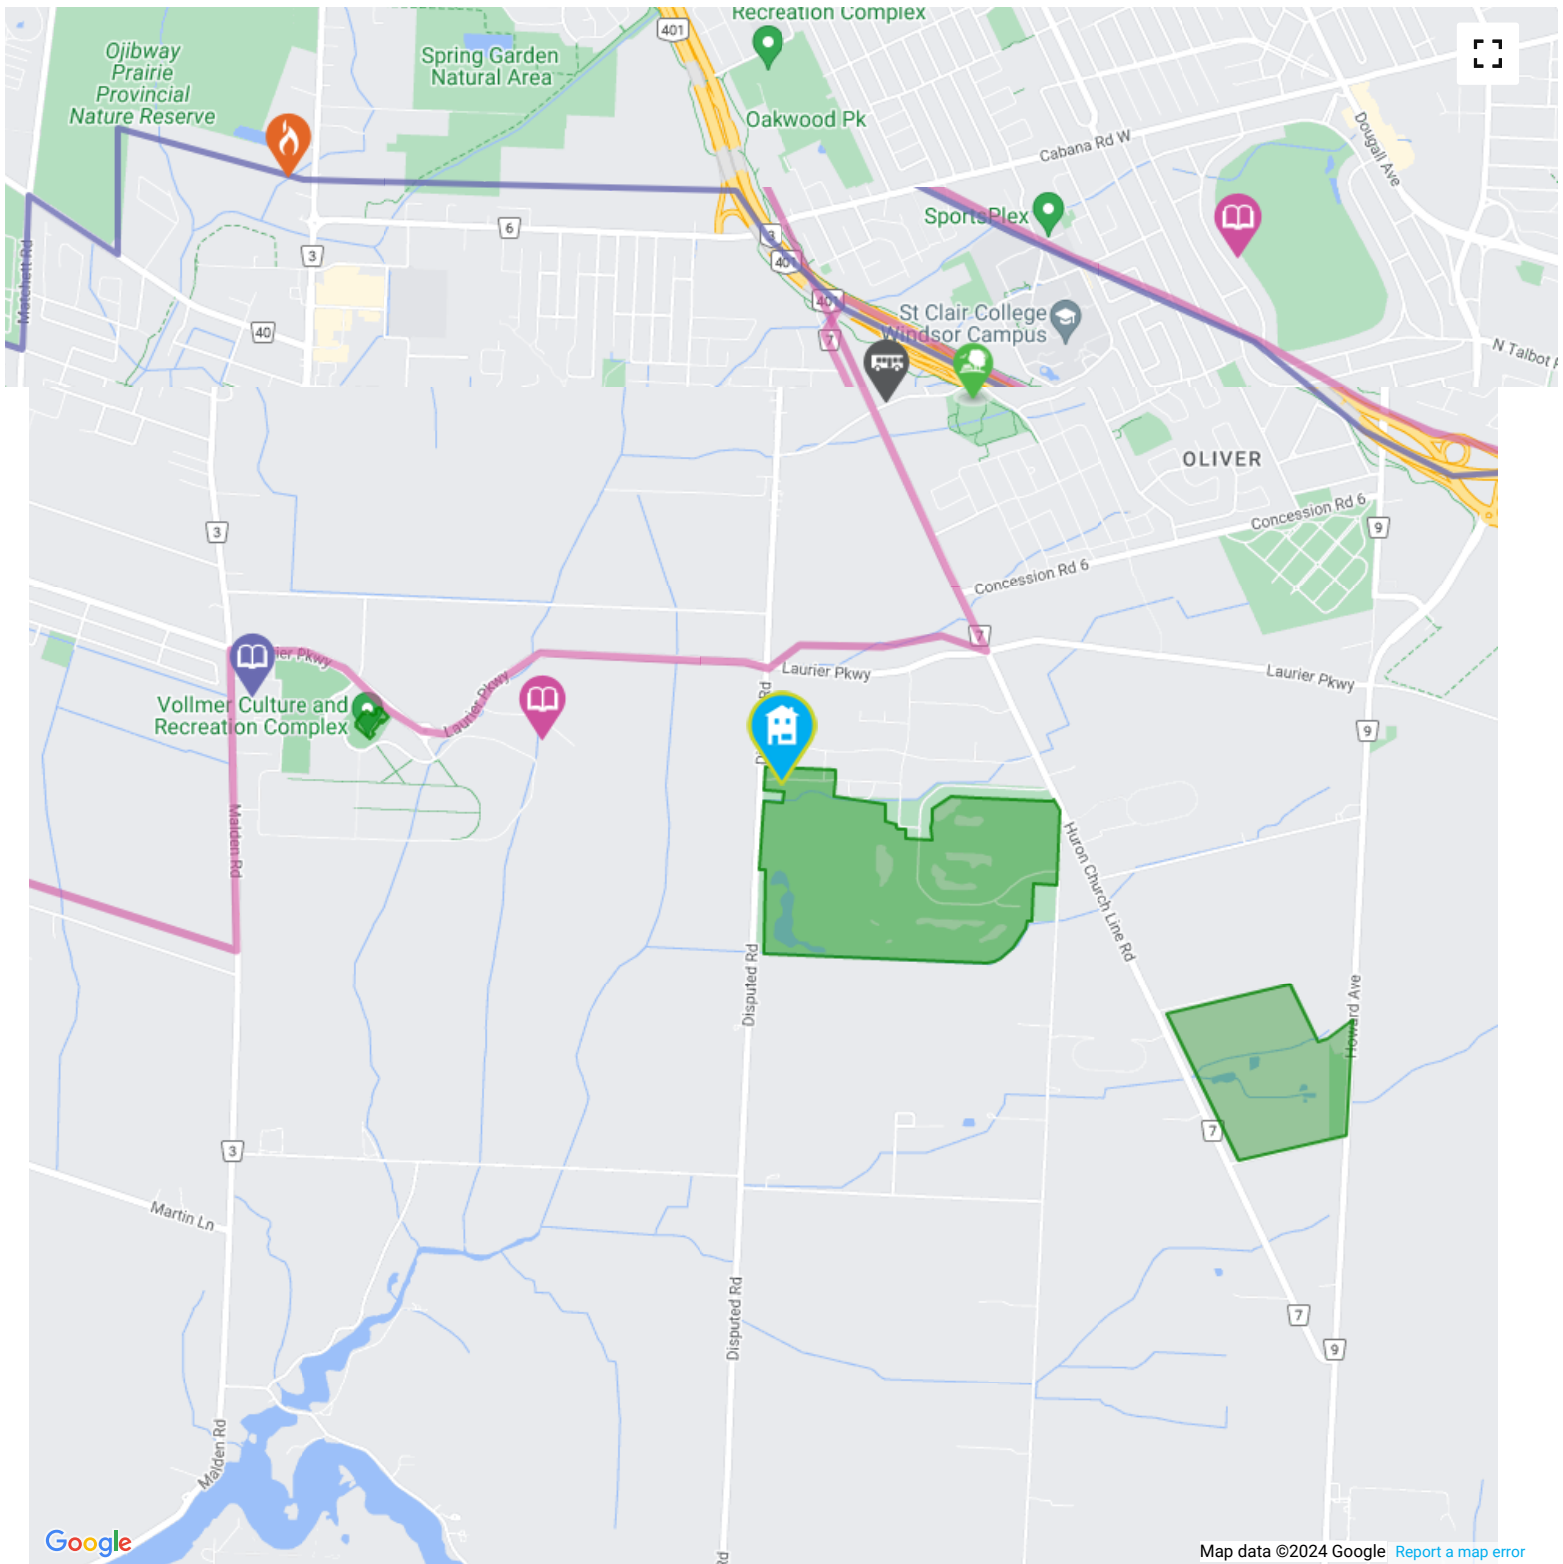

Google

Map data ©2024 Google [Report a map error](#)

Elementary Schools

Middle Schools

High Schools

Transit

Safety

Elementary Attendance Zone

Middle Attendance Zone

High Attendance Zone

Parks

HoodQ

Disclaimer: These materials have been prepared for sales@markeugeni.com and are not intended to solicit buyers or sellers currently under contract with a brokerage. By accessing this information you have agreed to our terms of service, which are hereby incorporated by reference. This information may contain errors and omissions. You are not permitted to rely on the contents of this information and must take steps to independently verify its contents with the appropriate authorities (school boards, governments etc.). As a recipient of this information, you agree not to hold us, our licensors or the owners of the information liable for any damages, howsoever caused.