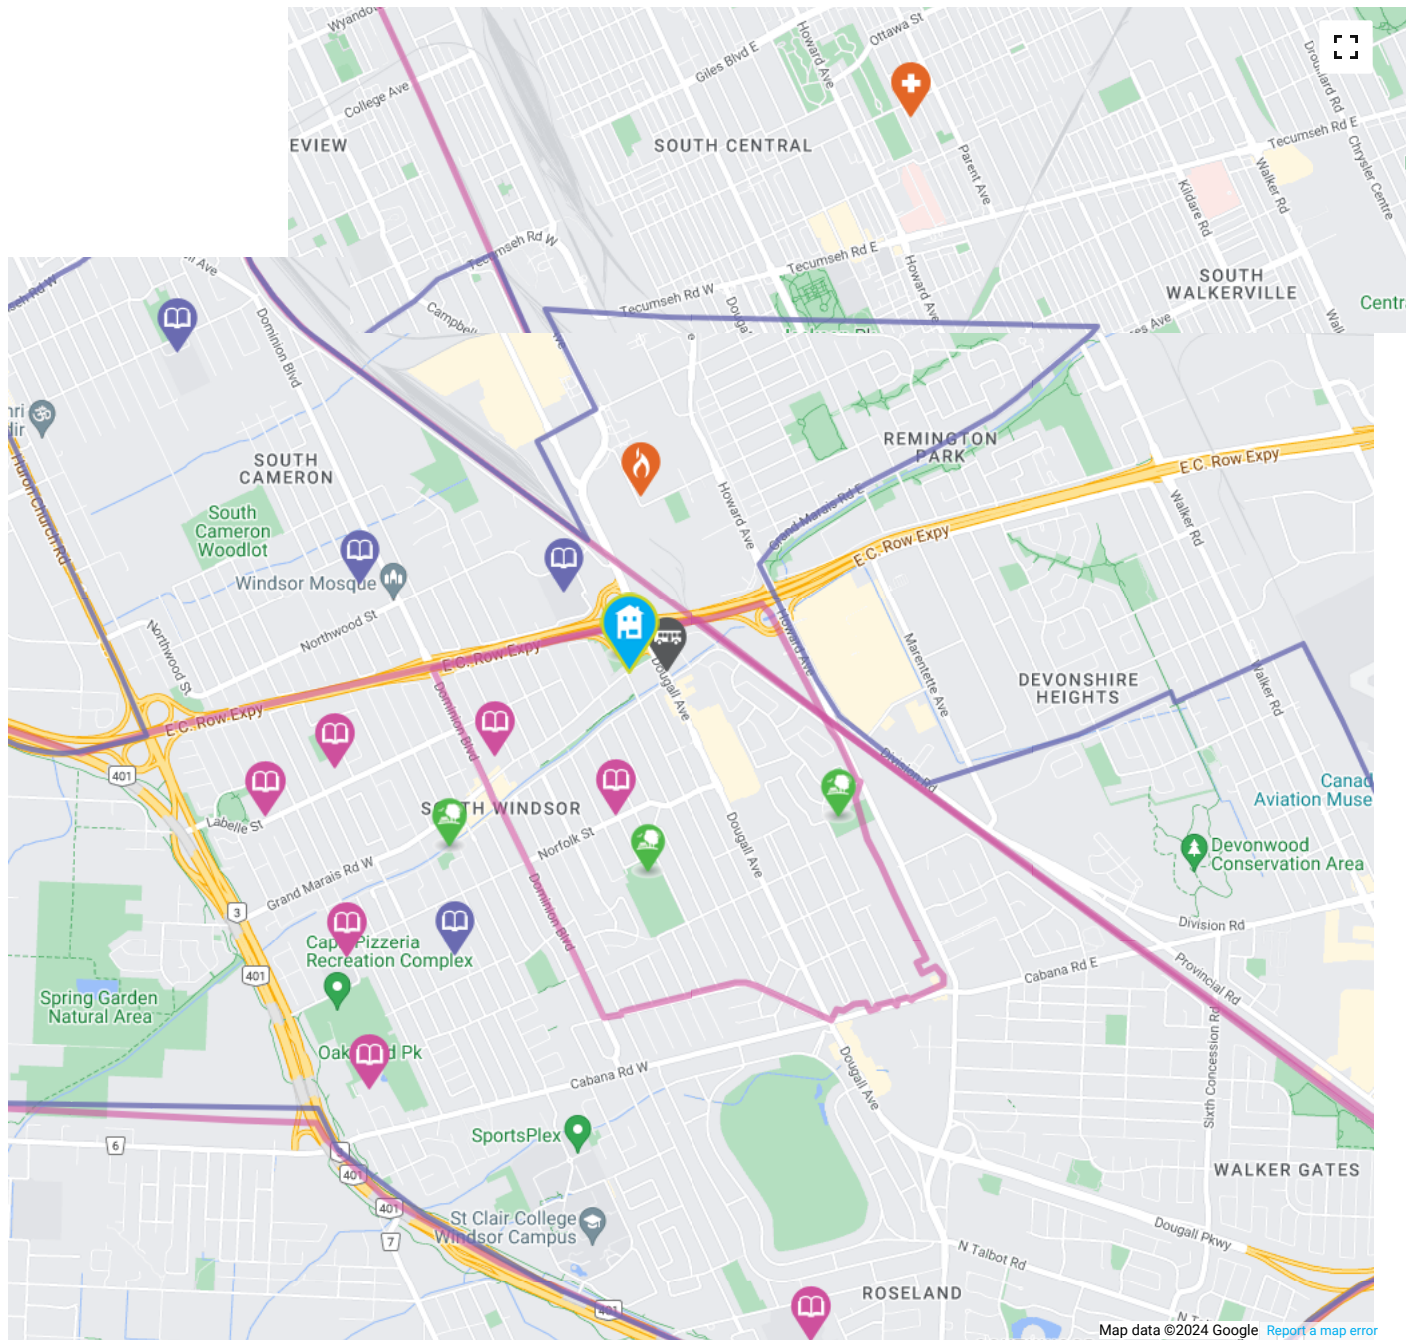

Google

Map data ©2024 Google [Report a map error](#)

- 📍 Elementary Schools
- 📍 Middle Schools
- 📍 High Schools
- 📍 Transit
- 📍 Safety
- Elementary Attendance Zone
- Middle Attendance Zone
- High Attendance Zone
- Parks

HoodQ