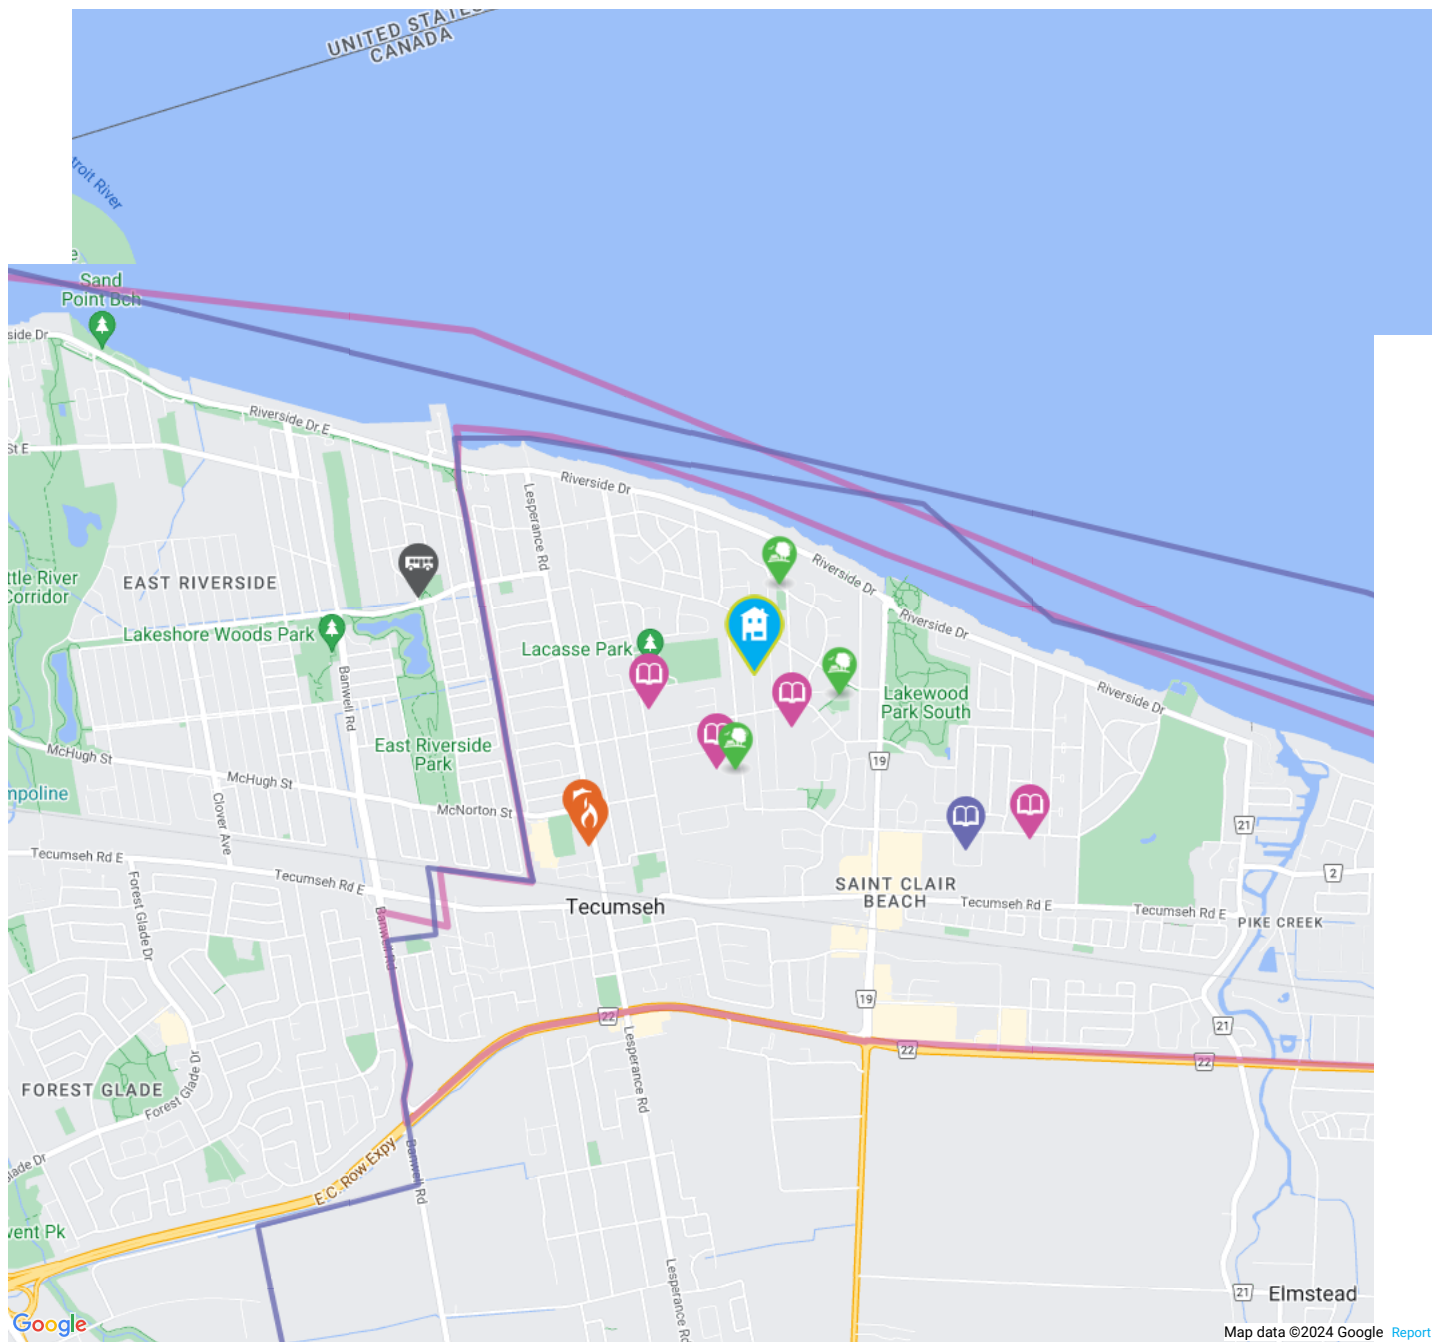

Elementary Schools

Middle Schools

High Schools

Transit

Safety

Elementary Attendance Zone

Middle Attendance Zone

High Attendance Zone

Parks

HoodQ